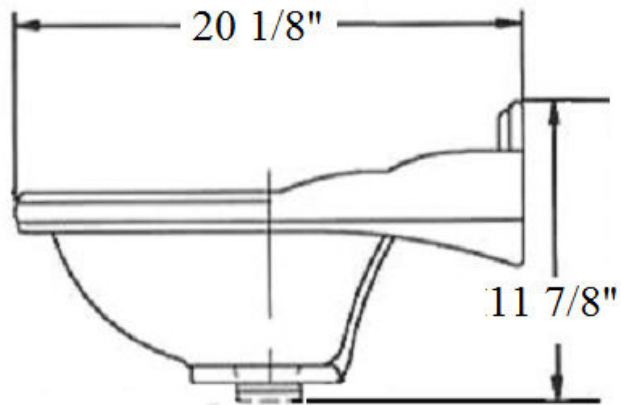

0311- 'Carla' Washbasin

*P/N = PART NUMBER