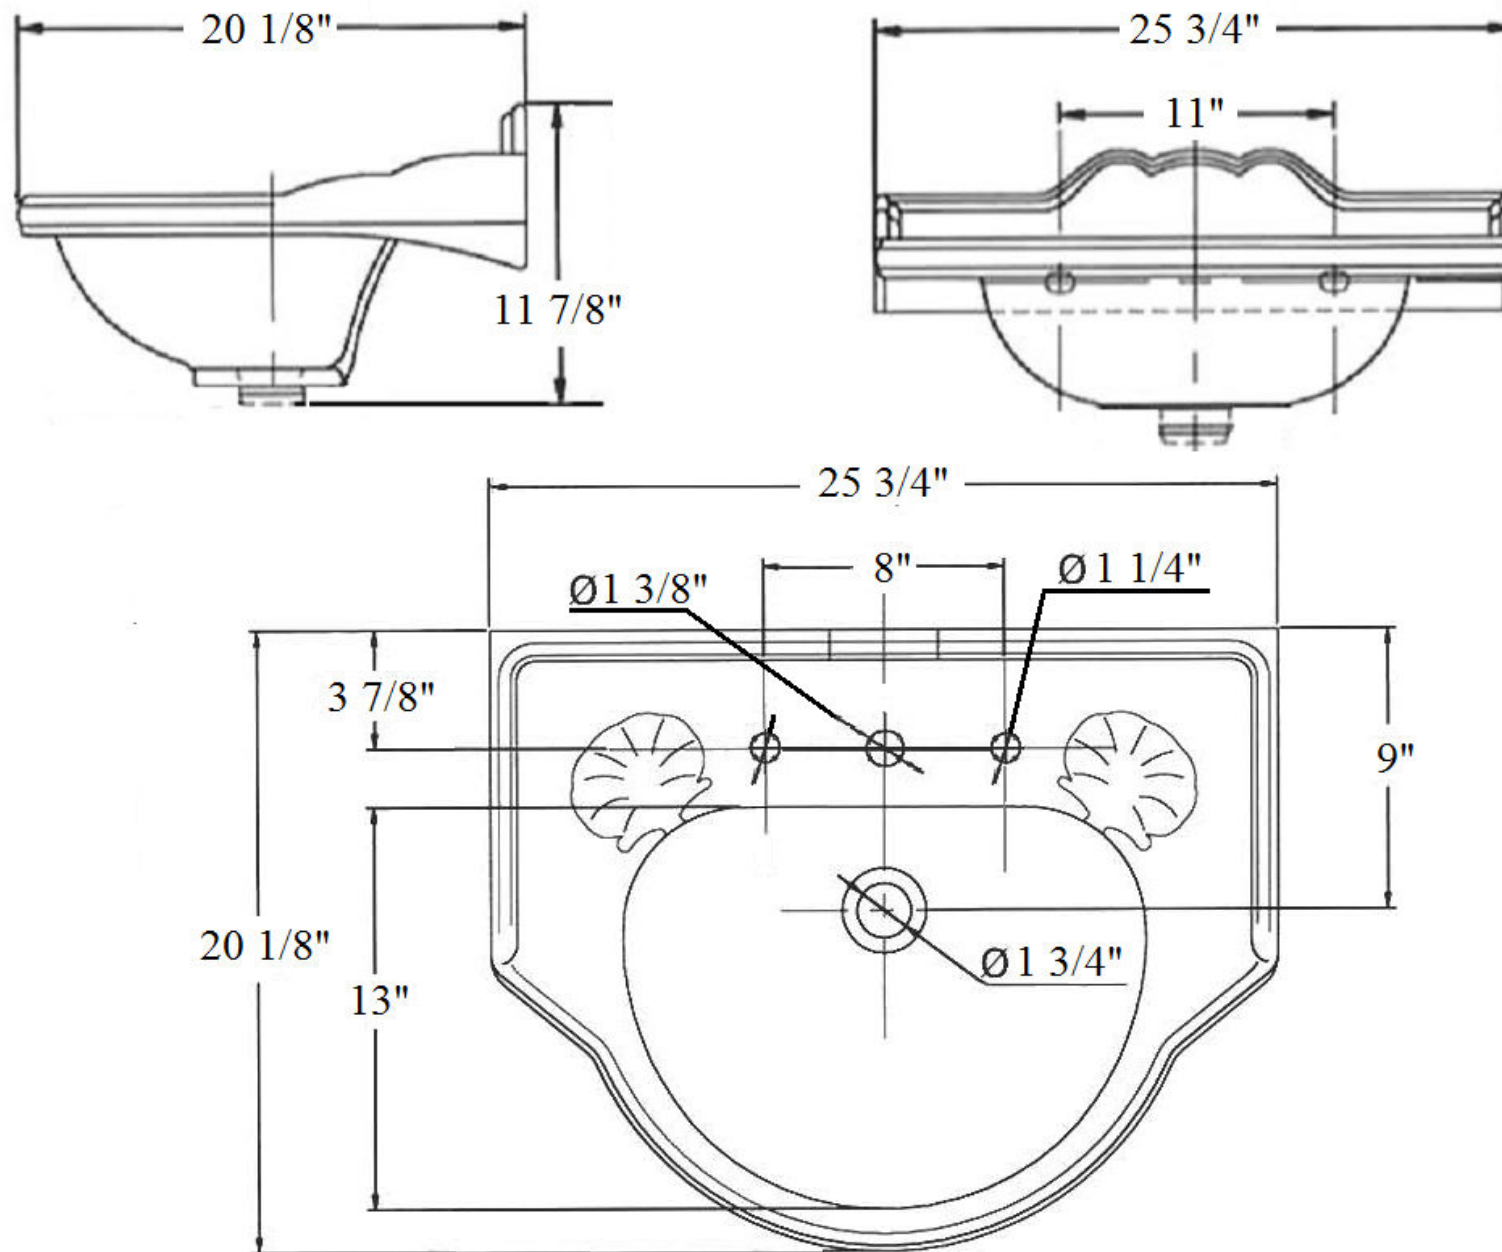

## Technical Information

- For Pedestal, refer to **(0312)**.
- Specify 3-hole 8" C.T.C. standard, (e.g. **0311203**) or single hole special order, (e.g. **0311201**).
- Available in Moustier Polychrome **(01)**, Moustier Bleu **(02)**, Moustier Rose **(03)**, Vieux Rouen **(04)**, Sceau Rose **(05)**, Sceau Bleu **(06)**, Berain Rose **(07)**, Berain Vert **(08)**, Berain Bleu **(09)**, Romantique **(10)**, Rouen Marly **(11)**, White **(20)** and Avesnes **(21)**.
- Please See Cleaning Instructions:  
<http://herbeau.com/CleaningAll.pdf> For Finish Care and Maintenance Information.

Please follow example when ordering parts for ‘Carla’ Washbasin

- To order part#01 – Mounting Kit

○ 920051

**Herbeau**<sup>®</sup>  
L'Art du Sanitaire depuis 1857

# 0311- 'Carla' Washbasin

\*P/N = PART NUMBER

1  
P/N 920051