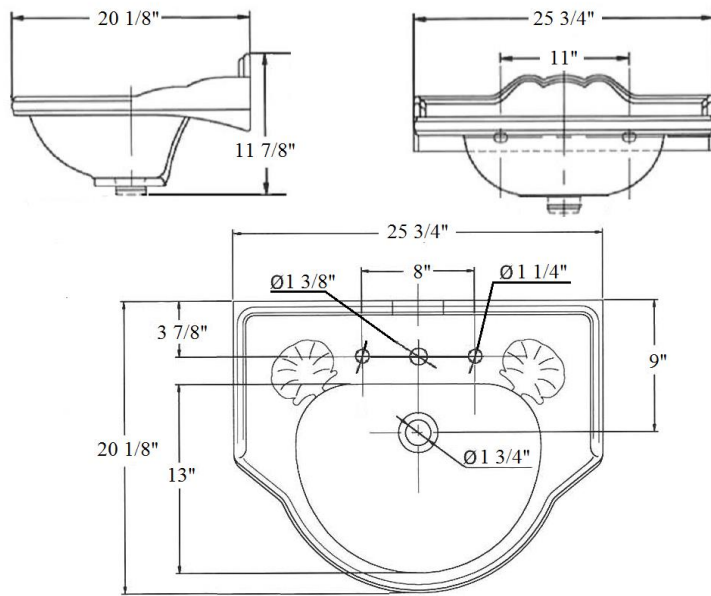

# 0311 – ‘Carla’ Washbasin

Part #

01

Description

Mounting Kit

## Technical Information

- For Pedestal, refer to **(0312)**.
- Specify 3-hole 8" C.T.C. standard, (e.g. **0311203**) or single hole special order, (e.g. **0311201**).
- Available in Moustier Polychrome **(01)**, Moustier Bleu **(02)**, Moustier Rose **(03)**, Vieux Rouen **(04)**, Sceau Rose **(05)**, Sceau Bleu **(06)**, Berain Rose **(07)**, Berain Vert **(08)**, Berain Bleu **(09)**, Romantique **(10)**, Rouen Marly **(11)**, White **(20)** and Avesnes **(21)**.
- Please See Cleaning Instructions:  
<http://herbeau.com/CleaningAll.pdf> For Finish Care and Maintenance Information.

Please follow example when ordering parts for ‘Carla’ Washbasin

- To order part#01 – Mounting Kit

○ 920051

**Herbeau**<sup>®</sup>  
L'Art du Sanitaire depuis 1857

# 0311- 'Carla' Washbasin

\*P/N = PART NUMBER

1  
P/N 920051