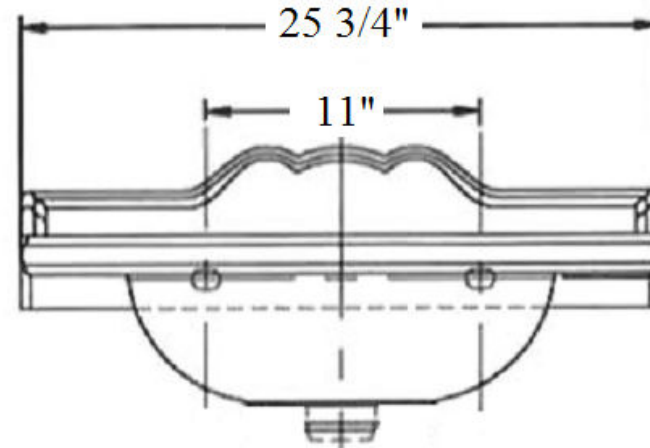

0311- 'Carla' Washbasin

*P/N = PART NUMBER