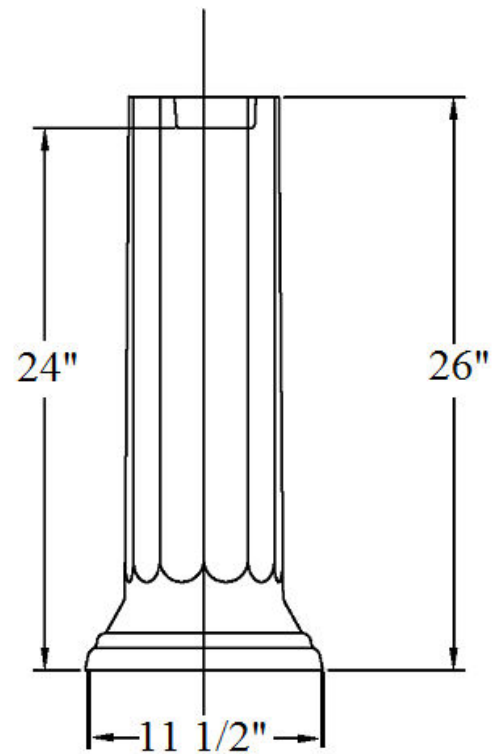

0304 – ‘Charleston’ Pedestal

Part #

Description

Technical Information

- For washbasin, please refer to **(0301)** ‘Charles’ Washbasin or **(0303)** ‘Charleston’ Washbasin to complete ‘Charleston’ Pedestal Sink.
- Available in Moustier Polychrome **(01)**, Moustier Bleu **(02)**, Moustier Rose **(03)**, Vieux Rouen **(04)**, Sceau Rose **(05)**, Sceau Bleu **(06)**, Berain Rose **(07)**, Berain Vert **(08)**, Berain Bleu **(09)**, Romantique **(10)**, Rouen Marly **(11)**, White **(20)** and Avesnes **(21)**.
- Please See Cleaning Instructions:
<http://herbeau.com/CleaningAll.pdf> For Finish Care and Maintenance Information.

Herbeau®
 L'Art du Sanitaire depuis 1857

0304 - 'Charleston' Pedestal

9 13/16" MIN.
11 13/16" MAX.