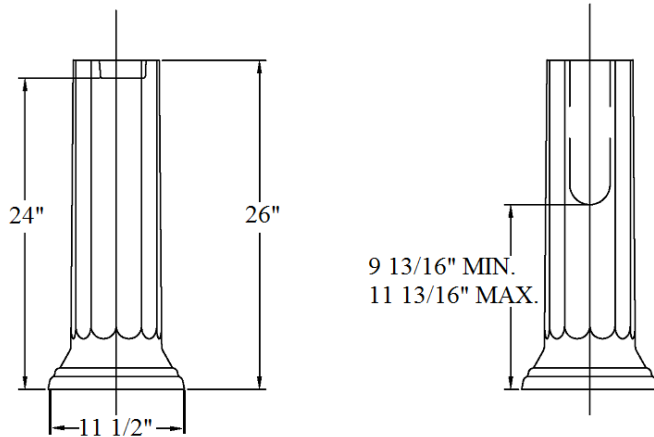

0304 – ‘Charleston’ Pedestal

Part #

Description

Technical Information

- For washbasin, please refer to **(0301)** ‘Charles’ Washbasin or **(0303)** ‘Charleston’ Washbasin to complete ‘Charleston’ Pedestal Sink.
- Available in Moustier Polychrome **(01)**, Moustier Bleu **(02)**, Moustier Rose **(03)**, Vieux Rouen **(04)**, Sceau Rose **(05)**, Sceau Bleu **(06)**, Berain Rose **(07)**, Berain Vert **(08)**, Berain Bleu **(09)**, Romantique **(10)**, Rouen Marly **(11)**, White **(20)** and Avesnes **(21)**.
- Please See Cleaning Instructions:
<http://herbeau.com/CleaningAll.pdf> For Finish Care and Maintenance Information.

Herbeau®
 L'Art du Sanitaire depuis 1857

0304 - 'Charleston' Pedestal

9 13/16" MIN.
11 13/16" MAX.