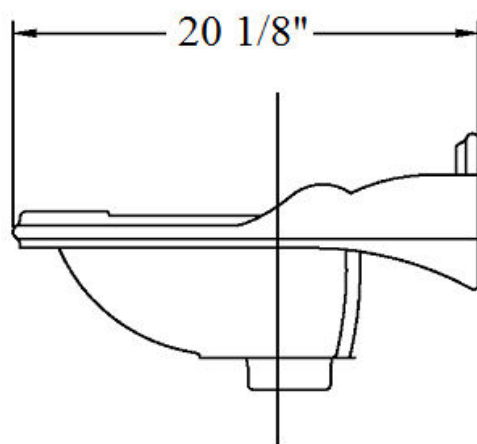

0303 – ‘Charleston’ Washbasin

Part #

01

Description

Mounting Kit

Technical Information

- Vitreous China.
- Specify 3-hole 8” C.T.C. standard (e.g. **0303203**) or single hole-special order, (e.g. **0303201**).
- For pedestal, refer to (**0304**) ‘Charles’ Pedestal or (**0324**) ‘Charleston’ Metal Washstand.
- Available in Moustier Polychrome (**01**), Moustier Bleu (**02**), Moustier Rose (**03**), Vieux Rouen (**04**), Sceau Rose (**05**), Sceau Bleu (**06**), Berain Rose (**07**), Berain Vert (**08**), Berain Bleu (**09**), Romantique (**10**), Rouen Marly (**11**), White (**20**) and Avesnes (**21**).
- Please See Cleaning Instructions:
<http://herbeau.com/CleaningAll.pdf> For Finish Care and Maintenance Information.

Please follow example when ordering parts for Charleston Basin

- To order part#01 – Mounting Kit
 - 920051

Herbeau®
 L'Art du Sanitaire depuis 1857

0303 - 'Charleston' Washbasin

0303 - 'Charleston' Washbasin

*P/N = PART NUMBER

← 1 - P/N 920051