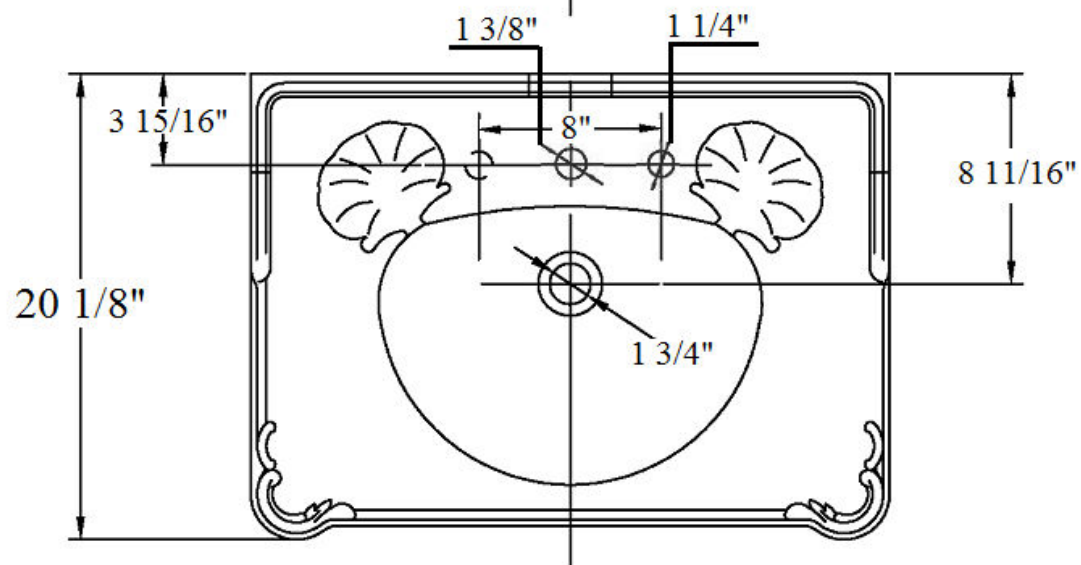

0303 – ‘Charleston’ Washbasin

Part #

01

Description

Mounting Kit

Technical Information

- Vitreous China.
- Specify 3-hole 8” C.T.C. standard (e.g. **0303203**) or single hole-special order, (e.g. **0303201**).
- For pedestal, refer to (**0304**) ‘Charles’ Pedestal or (**0324**) ‘Charleston’ Metal Washstand.
- Available in Moustier Polychrome (**01**), Moustier Bleu (**02**), Moustier Rose (**03**), Vieux Rouen (**04**), Sceau Rose (**05**), Sceau Bleu (**06**), Berain Rose (**07**), Berain Vert (**08**), Berain Bleu (**09**), Romantique (**10**), Rouen Marly (**11**), White (**20**) and Avesnes (**21**).
- Please See Cleaning Instructions:
<http://herbeau.com/CleaningAll.pdf> For Finish Care and Maintenance Information.

Please follow example when ordering parts for Charleston Basin

- To order part#01 – Mounting Kit
 - 920051

Herbeau®
 L'Art du Sanitaire depuis 1857

0303 - 'Charleston' Washbasin

0303 - 'Charleston' Washbasin

*P/N = PART NUMBER

← 1 - P/N 920051