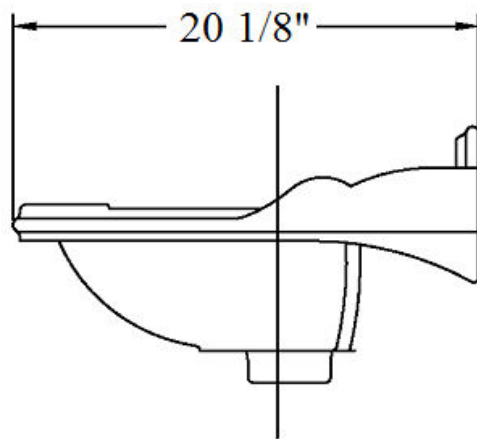

0303 – ‘Charleston’ Washbasin

Part #

01

Description

Mounting Kit

Technical Information

- Vitreous China.
- Specify 3-hole 8” C.T.C. standard (e.g. **0303203**) or single hole-special order, (e.g. **0303201**).
- For pedestal, refer to (**0304**) ‘Charles’ Pedestal or (**0324**) ‘Charleston’ Metal Washstand.
- Available in Moustier Polychrome (**01**), Moustier Bleu (**02**), Moustier Rose (**03**), Vieux Rouen (**04**), Sceau Rose (**05**), Sceau Bleu (**06**), Berain Rose (**07**), Berain Vert (**08**), Berain Bleu (**09**), Romantique (**10**), Rouen Marly (**11**), White (**20**) and Avesnes (**21**).
- Please See Cleaning Instructions:
<http://herbeau.com/CleaningAll.pdf> For Finish Care and Maintenance Information.

Please follow example when ordering parts for Charleston Basin

- To order part#01 – Mounting Kit
 - 920051

Herbeau®
 L'Art du Sanitaire depuis 1857

0303 - 'Charleston' Washbasin

0303 - 'Charleston' Washbasin

*P/N = PART NUMBER

← 1 - P/N 920051