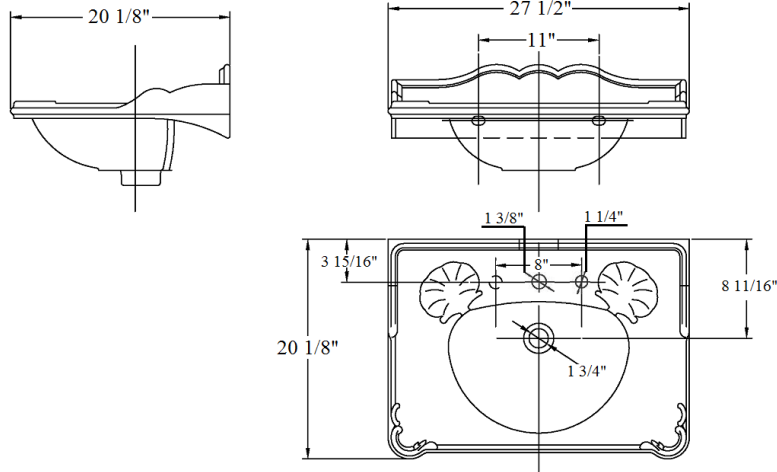

0303 – ‘Charleston’ Washbasin

Part #

01

Description

Mounting Kit

Technical Information

- Vitreous China.
- Specify 3-hole 8” C.T.C. standard (e.g. **0303203**) or single hole-special order, (e.g. **0303201**).
- For pedestal, refer to (**0304**) ‘Charles’ Pedestal or (**0324**) ‘Charleston’ Metal Washstand.
- Available in Moustier Polychrome (**01**), Moustier Bleu (**02**), Moustier Rose (**03**), Vieux Rouen (**04**), Sceau Rose (**05**), Sceau Bleu (**06**), Berain Rose (**07**), Berain Vert (**08**), Berain Bleu (**09**), Romantique (**10**), Rouen Marly (**11**), White (**20**) and Avesnes (**21**).
- Please See Cleaning Instructions:
<http://herbeau.com/CleaningAll.pdf> For Finish Care and Maintenance Information.

Please follow example when ordering parts for Charleston Basin

- To order part#01 – Mounting Kit
 - 920051

Herbeau®
 L'Art du Sanitaire depuis 1857

0303 - 'Charleston' Washbasin

0303 - 'Charleston' Washbasin

*P/N = PART NUMBER

← 1 - P/N 920051