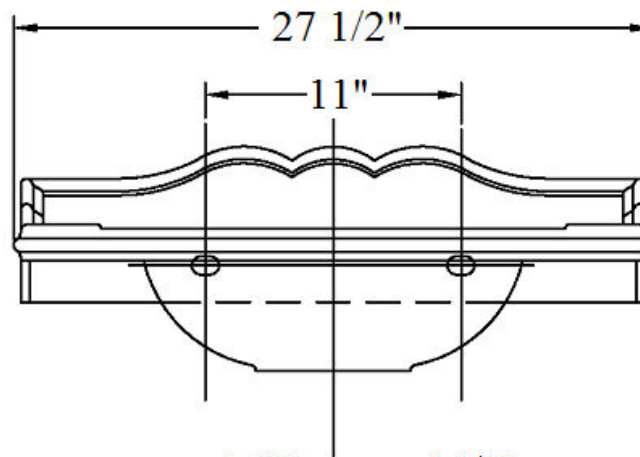

0303 – ‘Charleston’ Washbasin

Part #

01

Description

Mounting Kit

Technical Information

- Vitreous China.
- Specify 3-hole 8” C.T.C. standard (e.g. **0303203**) or single hole-special order, (e.g. **0303201**).
- For pedestal, refer to (**0304**) ‘Charles’ Pedestal or (**0324**) ‘Charleston’ Metal Washstand.
- Available in Moustier Polychrome (**01**), Moustier Bleu (**02**), Moustier Rose (**03**), Vieux Rouen (**04**), Sceau Rose (**05**), Sceau Bleu (**06**), Berain Rose (**07**), Berain Vert (**08**), Berain Bleu (**09**), Romantique (**10**), Rouen Marly (**11**), White (**20**) and Avesnes (**21**).
- Please See Cleaning Instructions:
<http://herbeau.com/CleaningAll.pdf> For Finish Care and Maintenance Information.

Please follow example when ordering parts for Charleston Basin

- To order part#01 – Mounting Kit
 - 920051

Herbeau®
 L'Art du Sanitaire depuis 1857

0303 - 'Charleston' Washbasin

0303 - 'Charleston' Washbasin

*P/N = PART NUMBER

← 1 - P/N 920051