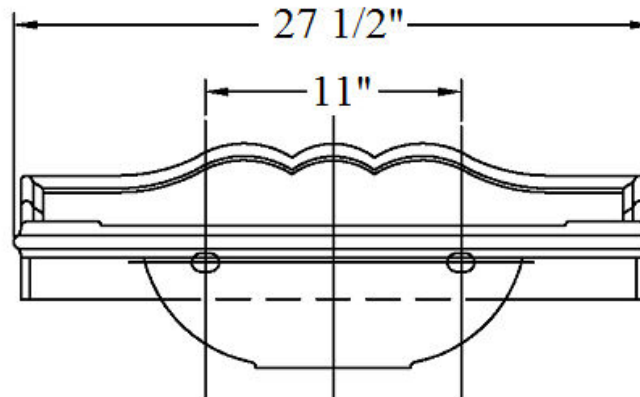

0303 – ‘Charleston’ Washbasin

Part #

01

Description

Mounting Kit

Technical Information

- Vitreous China.
- Specify 3-hole 8” C.T.C. standard (e.g. **0303203**) or single hole-special order, (e.g. **0303201**).
- For pedestal, refer to (**0304**) ‘Charles’ Pedestal or (**0324**) ‘Charleston’ Metal Washstand.
- Available in Moustier Polychrome (**01**), Moustier Bleu (**02**), Moustier Rose (**03**), Vieux Rouen (**04**), Sceau Rose (**05**), Sceau Bleu (**06**), Berain Rose (**07**), Berain Vert (**08**), Berain Bleu (**09**), Romantique (**10**), Rouen Marly (**11**), White (**20**) and Avesnes (**21**).
- Please See Cleaning Instructions:
<http://herbeau.com/CleaningAll.pdf> For Finish Care and Maintenance Information.

Please follow example when ordering parts for Charleston Basin

- To order part#01 – Mounting Kit
 - 920051

Herbeau®
 L'Art du Sanitaire depuis 1857

0303 - 'Charleston' Washbasin

0303 - 'Charleston' Washbasin

*P/N = PART NUMBER

← 1 - P/N 920051