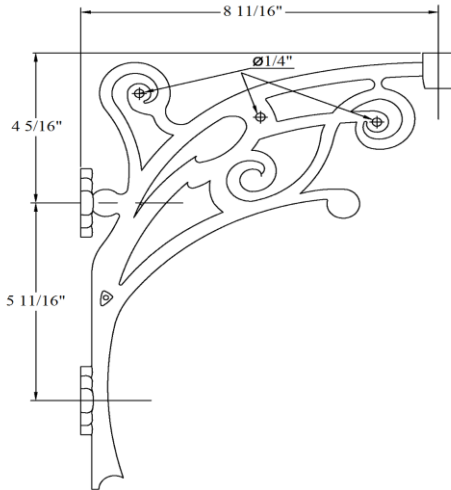

0302 – Decorative Brackets for ‘Charles’ and ‘Carla’

Part #

Description

Technical Information

- Fits ‘Charles’ (0301) and ‘Carla’ (0311) Sinks.
- Available in White (20) only.
- Please See Cleaning Instructions:
<http://herbeau.com/CleaningAll.pdf> For Finish Care and Maintenance Information.

Herbeau[®]
L'Art du Sanitaire depuis 1857

0302 - Decorative Brackets for Charles and Carla - 2017