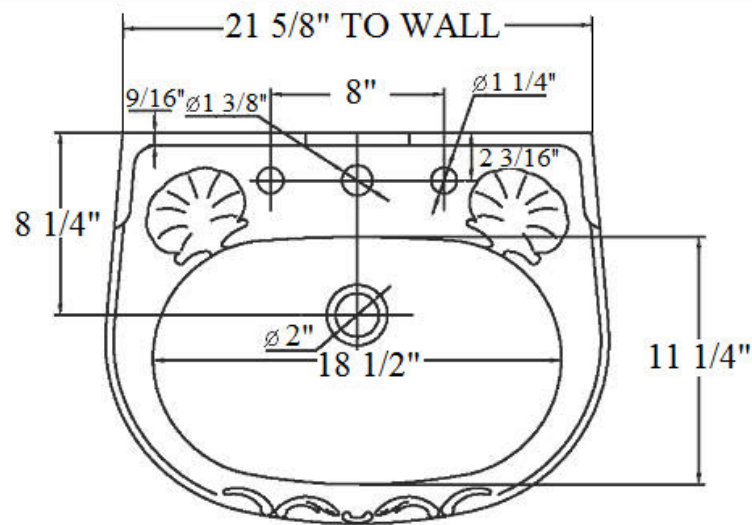

## Technical Information

- Vitreous China.
- Specify 3-hole 8” C.T.C. standard (e.g. **0301203**) or single hole-special order, (e.g. **0301201**).
- For pedestal ordering, refer to (**0304**) ‘Charles’ Pedestal.
- Available in Moustier Polychrome (**01**), Moustier Bleu (**02**), Moustier Rose (**03**), Vieux Rouen (**04**), Sceau Rose (**05**), Sceau Bleu (**06**), Berain Rose (**07**), Berain Vert (**08**), Berain Bleu (**09**), Romantique (**10**), Rouen Marly (**11**), White (**20**) and Avesnes (**21**).
- Please See Cleaning Instructions:  
<http://herbeau.com/CleaningAll.pdf> For Finish Care and Maintenance Information.

Please follow example when ordering parts for ‘Charles’ Washbasin

- To order part#01 – Mounting Hardware

○ 920051

**Herbeau**<sup>®</sup>  
L'Art du Sanitaire depuis 1857

# 0301- 'Charles' Washbasin - 2017

\*P/N = PART NUMBER

1-P/N 920051