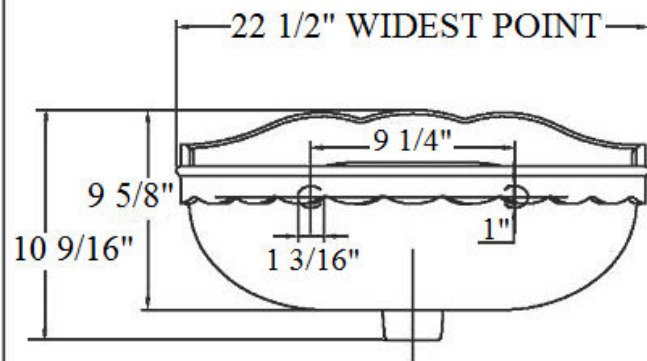

0301- 'Charles' Washbasin - 2017