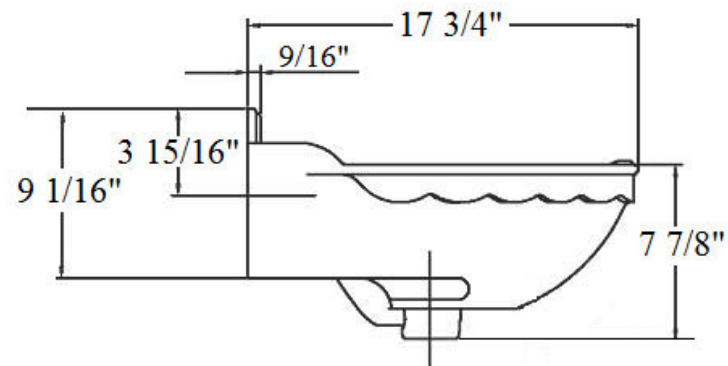

## Technical Information

- Vitreous China.
- Specify 3-hole 8” C.T.C. standard (e.g. **0301203**) or single hole-special order, (e.g. **0301201**).
- For pedestal ordering, refer to (**0304**) ‘Charles’ Pedestal.
- Available in Moustier Polychrome (**01**), Moustier Bleu (**02**), Moustier Rose (**03**), Vieux Rouen (**04**), Sceau Rose (**05**), Sceau Bleu (**06**), Berain Rose (**07**), Berain Vert (**08**), Berain Bleu (**09**), Romantique (**10**), Rouen Marly (**11**), White (**20**) and Avesnes (**21**).
- Please See Cleaning Instructions:  
<http://herbeau.com/CleaningAll.pdf> For Finish Care and Maintenance Information.

Please follow example when ordering parts for ‘Charles’ Washbasin

- To order part#01 – Mounting Hardware

○ 920051

**Herbeau**<sup>®</sup>  
L'Art du Sanitaire depuis 1857

# 0301- 'Charles' Washbasin - 2017

\*P/N = PART NUMBER

1-P/N 920051