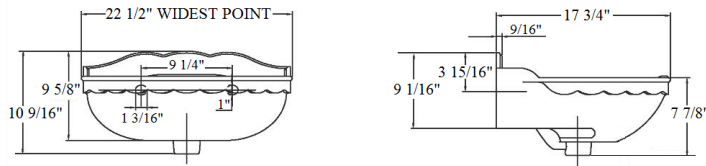

# 0301 – ‘Charles’ Washbasin

Part #

Description

01

Mounting Hardware

## Technical Information

- Vitreous China.
- Specify 3-hole 8” C.T.C. standard (e.g. **0301203**) or single hole-special order, (e.g. **0301201**).
- For pedestal ordering, refer to (**0304**) ‘Charles’ Pedestal.
- Available in Moustier Polychrome (**01**), Moustier Bleu (**02**), Moustier Rose (**03**), Vieux Rouen (**04**), Sceau Rose (**05**), Sceau Bleu (**06**), Berain Rose (**07**), Berain Vert (**08**), Berain Bleu (**09**), Romantique (**10**), Rouen Marly (**11**), White (**20**) and Avesnes (**21**).
- Please See Cleaning Instructions:  
<http://herbeau.com/CleaningAll.pdf> For Finish Care and Maintenance Information.