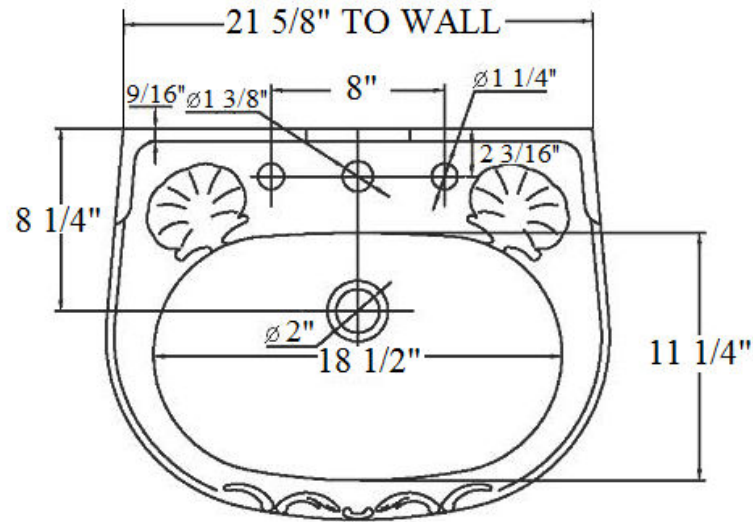

## Technical Information

- Vitreous China.
- Specify 3-hole 8” C.T.C. standard (e.g. **0301203**) or single hole-special order, (e.g. **0301201**).
- For pedestal ordering, refer to (**0304**) ‘Charles’ Pedestal.
- Available in Moustier Polychrome (**01**), Moustier Bleu (**02**), Moustier Rose (**03**), Vieux Rouen (**04**), Sceau Rose (**05**), Sceau Bleu (**06**), Berain Rose (**07**), Berain Vert (**08**), Berain Bleu (**09**), Romantique (**10**), Rouen Marly (**11**), White (**20**) and Avesnes (**21**).
- Please See Cleaning Instructions:  
<http://herbeau.com/CleaningAll.pdf> For Finish Care and Maintenance Information.

Please follow example when ordering parts for ‘Charles’ Washbasin

- To order part#01 – Mounting Hardware

○ 920051

**Herbeau**<sup>®</sup>  
L'Art du Sanitaire depuis 1857

# 0301- 'Charles' Washbasin - 2017

\*P/N = PART NUMBER

1-P/N 920051