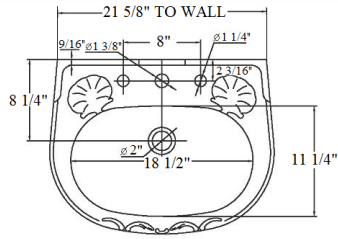

# 0301 – ‘Charles’ Washbasin

Part #

Description

01

Mounting Hardware

## Technical Information

- Vitreous China.
- Specify 3-hole 8” C.T.C. standard (e.g. **0301203**) or single hole-special order, (e.g. **0301201**).
- For pedestal ordering, refer to (**0304**) ‘Charles’ Pedestal.
- Available in Moustier Polychrome (**01**), Moustier Bleu (**02**), Moustier Rose (**03**), Vieux Rouen (**04**), Sceau Rose (**05**), Sceau Bleu (**06**), Berain Rose (**07**), Berain Vert (**08**), Berain Bleu (**09**), Romantique (**10**), Rouen Marly (**11**), White (**20**) and Avesnes (**21**).
- Please See Cleaning Instructions:  
<http://herbeau.com/CleaningAll.pdf> For Finish Care and Maintenance Information.

# 0301- 'Charles' Washbasin - 2017

\*P/N = PART NUMBER

1-P/N 920051