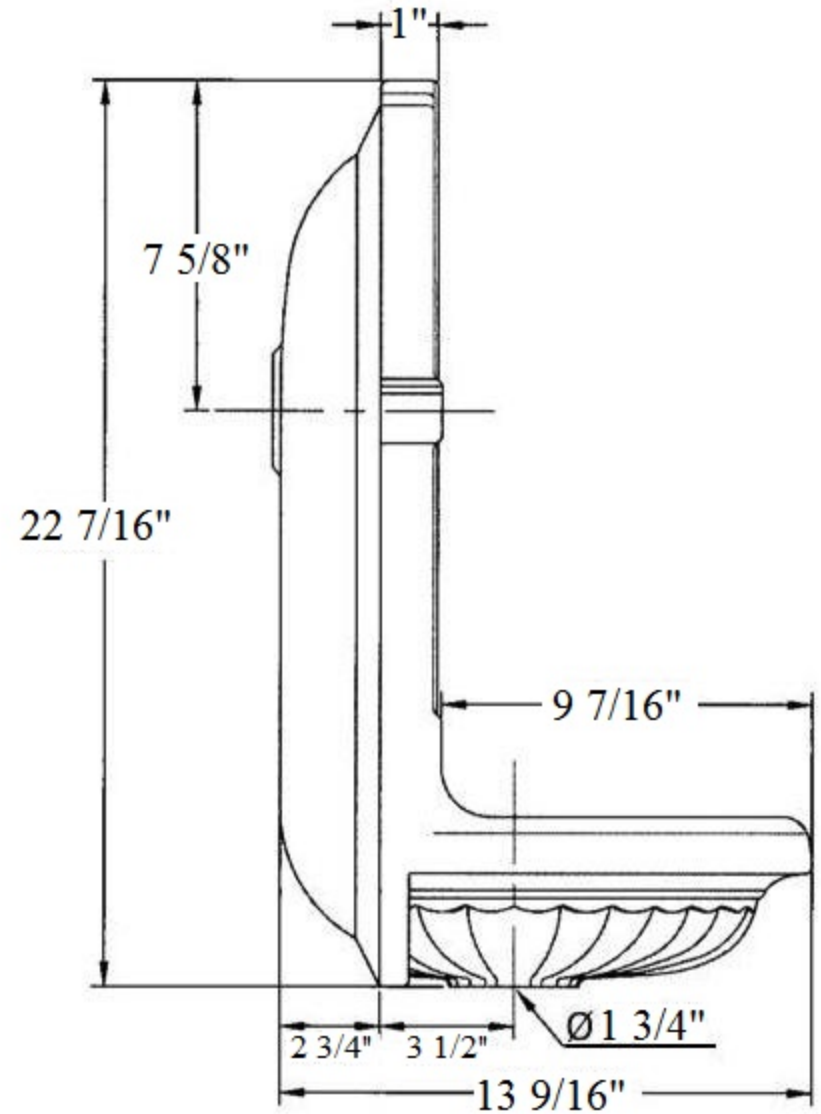

0201 – ‘Niche’ Earthenware Fountain

*P/N = PART NUMBER

Part #

Description

01

Finished Screw

Technical Information

- Size: 22 7/16" H x 14 1/2" W x 13 9/16" D.
- To pass UPC Code, please use (2120), (2121) and (2122) and install p-trap into the wall. Note: This is the only drain combination that can be used on the (0201).
- Available Colors and Hand Painted Patterns are Moustier Polychrome (01), Moustier Bleu (02), Moustier Rose (03), Vieux Rouen (04), Sceau Rose (05), Sceau Bleu (06), Berain Rose (07), Berain Vert (08), Berain Bleu (09), Romantique (10), Rouen Marly (11), White (20) and Avesnes (21).
- Please See Cleaning Instructions: <http://herbeau.com/CleaningAll.pdf> For Finish Care and Maintenance Information.

Please follow example when ordering parts for ‘Niche’ Fountain

- To order part# 01 – Finished Screw
 - 920024xx
- Please substitute finish number needed in place of xx

Herbeau[®]
L'Art du Sanitaire depuis 1857

0201 - 'Niche' Fountain

*P/N = PART NUMBER

○ = FINISHED PARTS
 XX = TWO DIGIT FINISH CODE