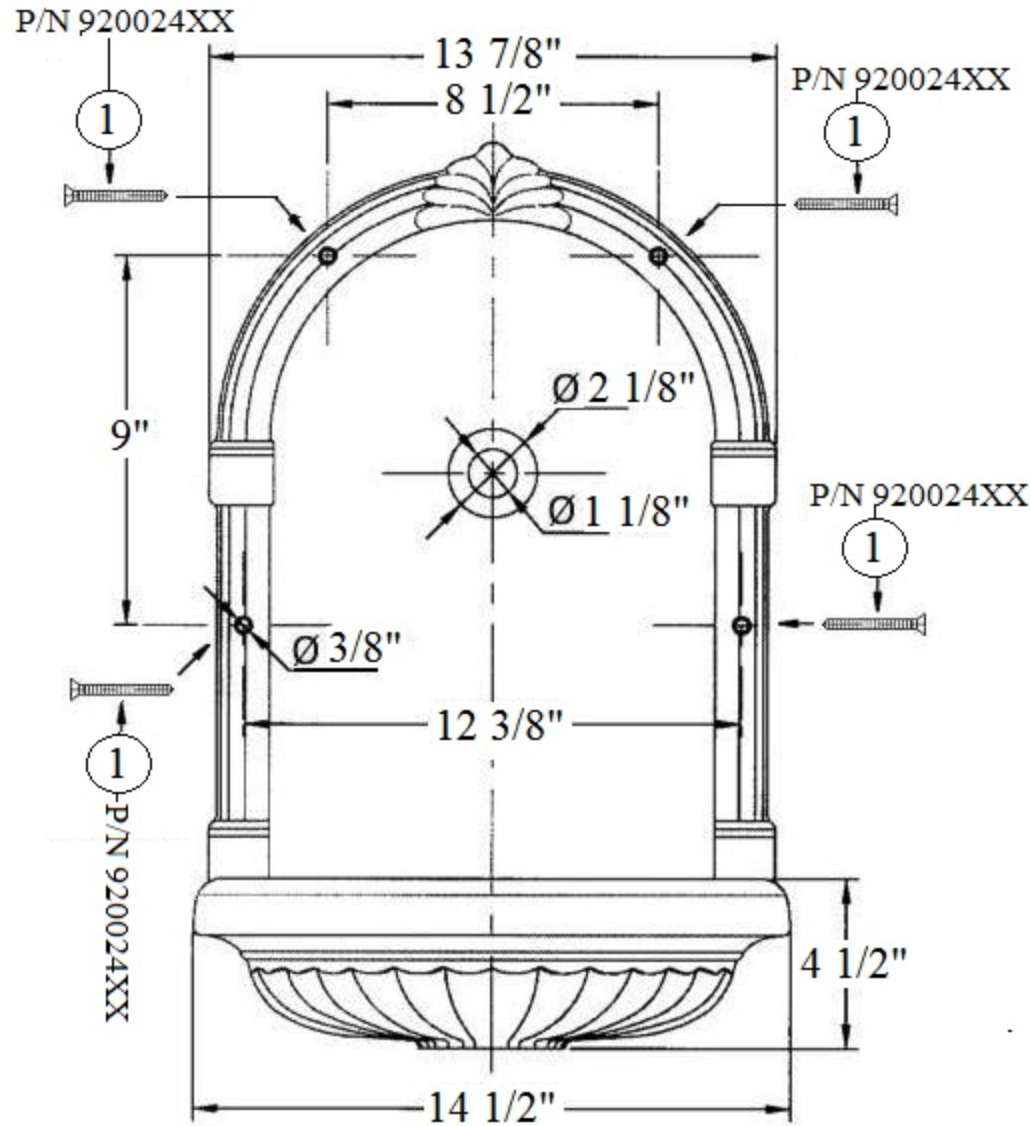

0201 – ‘Niche’ Earthenware Fountain

*P/N = PART NUMBER

Part #

Description

01

Finished Screw

Technical Information

- Size: 22 7/16" H x 14 1/2" W x 13 9/16" D.
- To pass UPC Code, please use (2120), (2121) and (2122) and install p-trap into the wall. Note: This is the only drain combination that can be used on the (0201).
- Available Colors and Hand Painted Patterns are Moustier Polychrome (01), Moustier Bleu (02), Moustier Rose (03), Vieux Rouen (04), Sceau Rose (05), Sceau Bleu (06), Berain Rose (07), Berain Vert (08), Berain Bleu (09), Romantique (10), Rouen Marly (11), White (20) and Avesnes (21).
- Please See Cleaning Instructions: <http://herbeau.com/CleaningAll.pdf> For Finish Care and Maintenance Information.

Please follow example when ordering parts for ‘Niche’ Fountain

- To order part# 01 – Finished Screw
 - 920024xx
- Please substitute finish number needed in place of xx

Herbeau[®]
L'Art du Sanitaire depuis 1857

0201 - 'Niche' Fountain

*P/N = PART NUMBER

○ = FINISHED PARTS
 XX = TWO DIGIT FINISH CODE