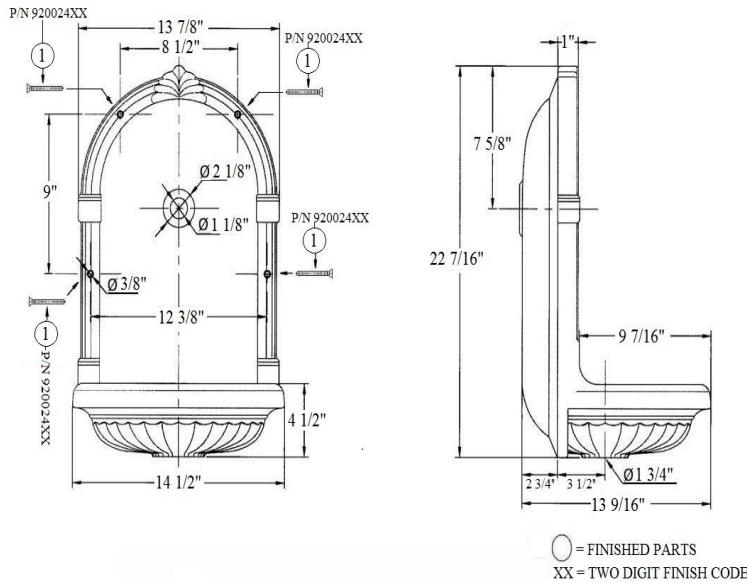

0201 – ‘Niche’ Earthenware Fountain

*P/N = PART NUMBER

Part #

Description

01

Finished Screw

Technical Information

- Size: 22 7/16" H x 14 1/2" W x 13 9/16" D.
- To pass UPC Code, please use (2120), (2121) and (2122) and install p-trap into the wall. Note: This is the only drain combination that can be used on the (0201).
- Available Colors and Hand Painted Patterns are Moustier Polychrome (01), Moustier Bleu (02), Moustier Rose (03), Vieux Rouen (04), Sceau Rose (05), Sceau Bleu (06), Berain Rose (07), Berain Vert (08), Berain Bleu (09), Romantique (10), Rouen Marly (11), White (20) and Avesnes (21).
- Please See Cleaning Instructions: <http://herbeau.com/CleaningAll.pdf> For Finish Care and Maintenance Information.

Please follow example when ordering parts for ‘Niche’ Fountain

- To order part# 01 – Finished Screw
 - 920024xx
- Please substitute finish number needed in place of xx

Herbeau[®]
L'Art du Sanitaire depuis 1857

0201 - 'Niche' Fountain

*P/N = PART NUMBER

○ = FINISHED PARTS
 XX = TWO DIGIT FINISH CODE