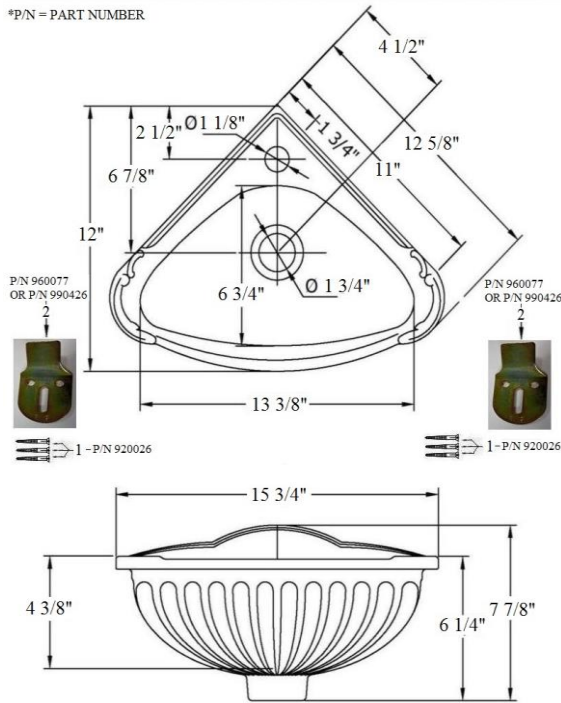

# 0106 – ‘Carline’ Vitreous China Corner Sink

\*P/N = PART NUMBER

Part #	Description
01	Mounting Screw Kit Wall Bracket
02	

## Technical Information

- Size: 15 3/4" W x 12" D x 7 7/8" H.
- Single hole only, 1 1/8" Ø.
- With Integrated Overflow.
- To pass UPC Codes, please use **(2120)**, **(2121)** and **(2122)** and install p-trap into the wall or use the **(2124)** and **(3013)** or **(3014)**.
- Available Colors and Hand Painted Patterns are Moustier Polychrome **(01)**, Moustier Bleu **(02)**, Moustier Rose **(03)**, Vieux Rouen **(04)**, Sceau Rose **(05)**, Sceau Bleu **(06)**, Berain Rose **(07)**, Berain Vert **(08)**, Berain Bleu **(09)**, Romantique **(10)**, Rouen Marly **(11)**, White **(20)** and Avesnes **(21)**.
- Please See Cleaning Instructions:  
<http://herbeau.com/CleaningAll.pdf> For Finish Care and Maintenance Information.

Please follow example when ordering parts for ‘Carline’ Corner Basin

- To order part# 01 – Mounting Screw Kit
  - 920026

**Herbeau**<sup>®</sup>  
L'Art du Sanitaire depuis 1857

# 0106 - 'Carline' Vitreous China Corner Sink

\*P/N = PART NUMBER