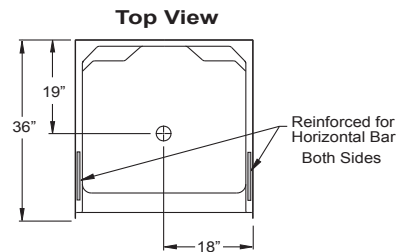

THE CHOOSE HOME COLLECTION
product sheet

CHM 3678 SH

36" x 36" x 80"

Enclosure: up to 33" x 74"

Threshold: 4" EasyStep™

Side View

FEATURES

FINISH	PRODUCT	PIECES	WALL
solid surface or AcrylX™ applied acrylic	reinforced shower	one	diamond texture

OPTIONS

WHIRLPOOL	SOLID SURFACE COLOR	AcrylX™ COLOR	ACCESSORIES
no	cotton seed, almond, beach	white, bone, biscuit	drain, comfort bar, decorative bar

TECHNICAL INFORMATION

WT	LOAD FACTOR	HANDED BY	CODES	WARRANTY
140	1	center drain	ANSI 124.2, UPC, NAHB, CSA	lifetime limited - solid surface lifetime limited - AcrylX™