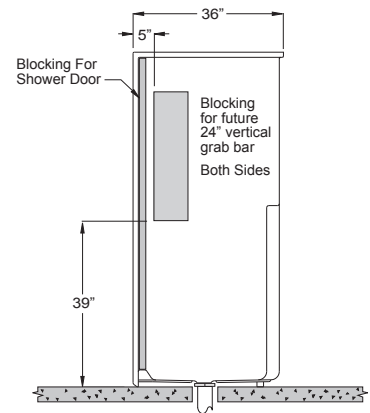

THE CHOOSE HOME COLLECTION
product sheet

CHM 3678 SH

36" x 36" x 80"

Enclosure: up to 33" x 74"

Threshold: 4" EasyStep™

Side View

FEATURES

FINISH	PRODUCT	PIECES	WALL
solid surface or AcrylX™ applied acrylic	reinforced shower	one	diamond texture

OPTIONS

WHIRLPOOL	SOLID SURFACE COLOR	AcrylX™ COLOR	ACCESSORIES
no	cotton seed, almond, beach	white, bone, biscuit	drain, comfort bar, decorative bar

TECHNICAL INFORMATION

WT	LOAD FACTOR	HANDED BY	CODES	WARRANTY
140	1	center drain	ANSI 124.2, UPC, NAHB, CSA	lifetime limited - solid surface lifetime limited - AcrylX™