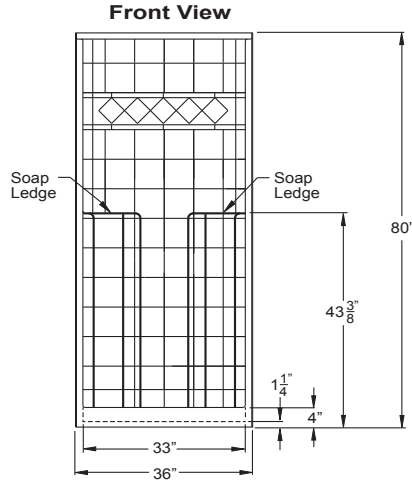

THE CHOOSE HOME COLLECTION
product sheet

CHM 3678 SH

36" x 36" x 80"

Enclosure: up to 33" x 74"

Threshold: 4" EasyStep™

Side View

FEATURES

FINISH	PRODUCT	PIECES	WALL
solid surface or AcrylX™ applied acrylic	reinforced shower	one	diamond texture

OPTIONS

WHIRLPOOL	SOLID SURFACE COLOR	AcrylX™ COLOR	ACCESSORIES
no	cotton seed, almond, beach	white, bone, biscuit	drain, comfort bar, decorative bar

TECHNICAL INFORMATION

WT	LOAD FACTOR	HANDED BY	CODES	WARRANTY
140	1	center drain	ANSI 124.2, UPC, NAHB, CSA	lifetime limited - solid surface lifetime limited - AcrylX™