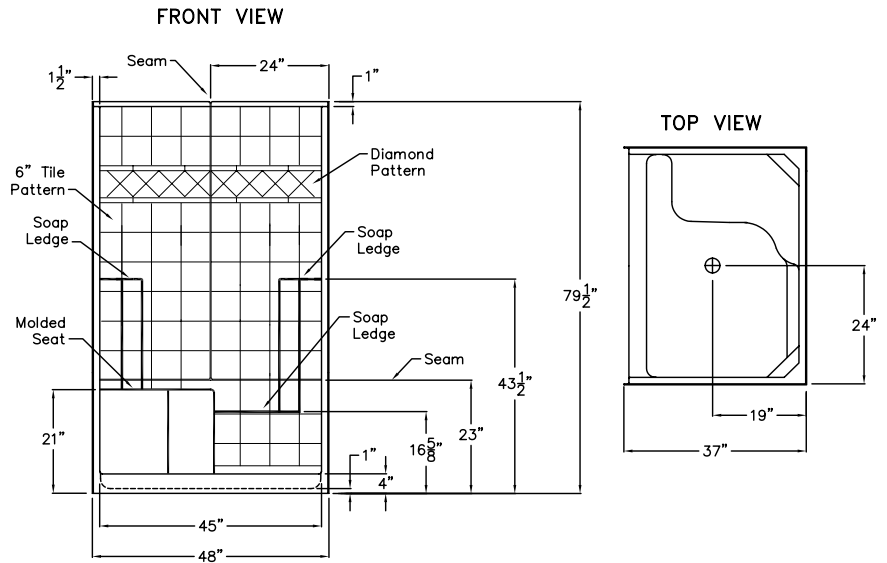

## M 3648 SH IS 3P Tile

48" x 37" x 79.5"

Enclosure: up to 45" x 74"

### FEATURES

FINISH	PRODUCT	PIECES	WALL	SEAT
solid surface or AcrylX™ applied acrylic	shower	three	diamond texture	one

### TECHNICAL INFORMATION

WT	LOAD FACTOR	HANDED BY	CODES	WARRANTY
170	1.12	seat left or right	ANSI 124.2, UPC	ten year limited - solid surface lifetime limited - AcrylX™

Due to the nature of the materials, dimensions may vary +/- 1/2".