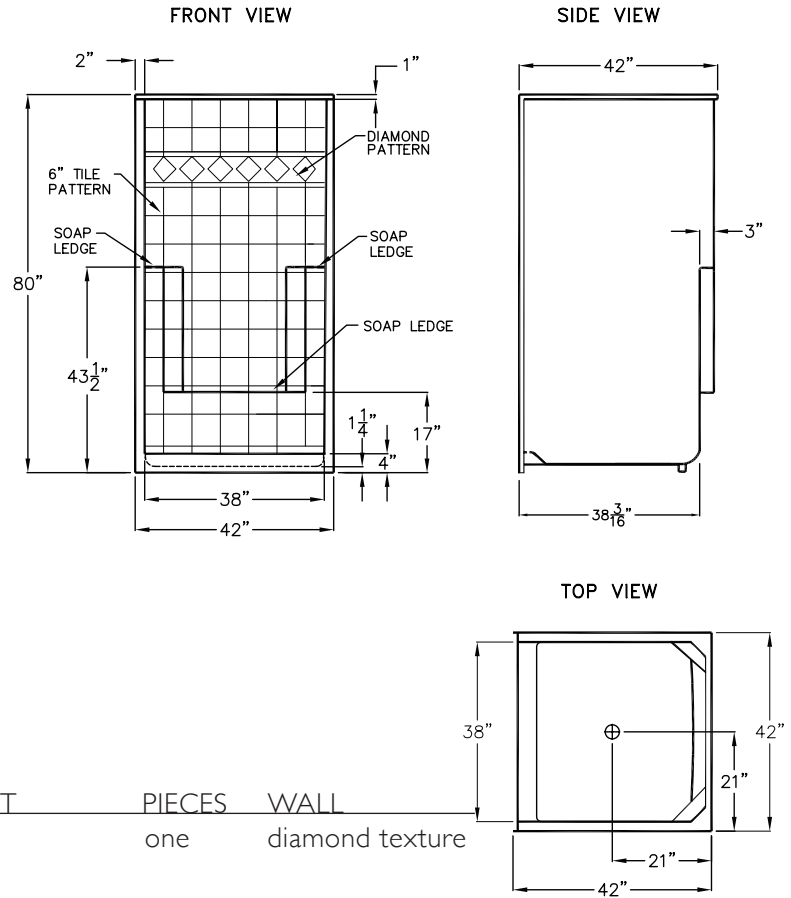

THE MILLENNIA COLLECTION

Product Sheet

M 4242 SH Tile

42" x 42" x 80"

Enclosure: up to 38" x 74"

FEATURES

FINISH	PRODUCT	PIECES	WALL
solid surface or AcrylX™ applied acrylic	shower	one	diamond texture

OPTIONS

WHIRLPOOL	SOLID SURFACE COLOR	AcrylX™ COLOR	ACCESSORIES
no	solids or naturals	white, bone, biscuit	drain

TECHNICAL INFORMATION

WT	LOAD FACTOR	HANDED BY	CODES	WARRANTY
130	1	center drain	ANSI 124.2, UPC, NAHB, CSA	lifetime limited - solid surface lifetime limited - AcrylX™