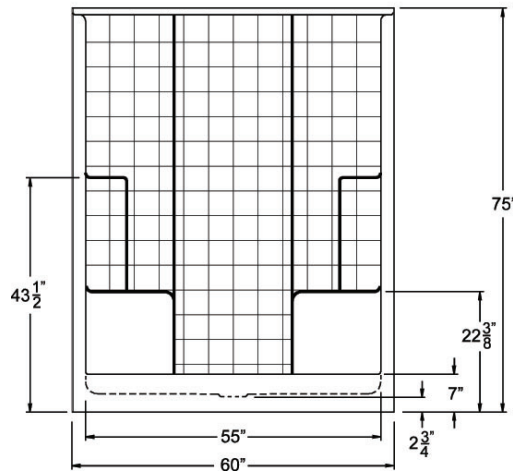

G 6099 SH 2S Tile

60" x 36" x 75"

Enclosure: up to 55" x 65.75"

FRONT VIEW

TOP VIEW

FEATURES

FINISH	PRODUCT	PIECES	WALL	SEAT
AcryIX™ Applied Acrylic	Shower	One	Tile Pattern	Two

OPTIONS

WHIRLPOOL	AcryIX™ COLORS	SOLID SURFACE COLORS	ACCESSORIES
No	White, Bone, Biscuit	Solids or Naturals	Drain

TECHNICAL INFORMATION

WT	LOAD FACTOR	HANDED BY	CODES	WARRANTY
140	1.26	Center Drain	ANSI 124.2, UPC	AcryIX™ - Lifetime Limited Solid Surface - 10 Year Limited