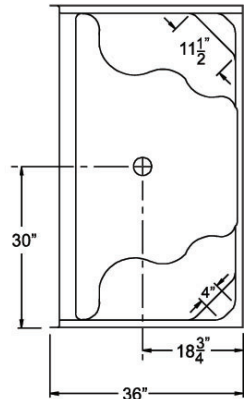

G 6099 SH 2S Tile

60" x 36" x 75"

Enclosure: up to 55" x 65.75"

FRONT VIEW

TOP VIEW

FEATURES

FINISH	PRODUCT	PIECES	WALL	SEAT
AcryIX™ Applied Acrylic	Shower	One	Tile Pattern	Two

OPTIONS

WHIRLPOOL	AcryIX™ COLORS	SOLID SURFACE COLORS	ACCESSORIES
No	White, Bone, Biscuit	Solids or Naturals	Drain

TECHNICAL INFORMATION

WT	LOAD FACTOR	HANDED BY	CODES	WARRANTY
140	1.26	Center Drain	ANSI 124.2, UPC	AcryIX™ - Lifetime Limited Solid Surface - 10 Year Limited