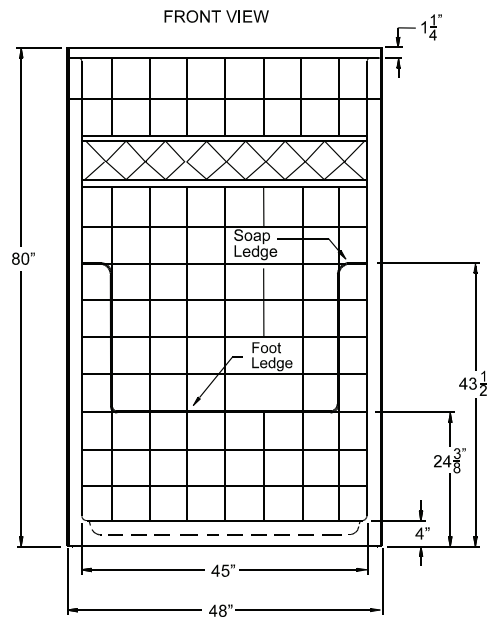

THE MILLENNIA COLLECTION

Product Sheet

M 4836 SH NS Tile

48" x 37" x 80"

Enclosure: up to 45" x 74"

FEATURES

FINISH	PRODUCT	PIECES	WALL
solid surface or AcrylX™ applied acrylic	shower	one	diamond texture

OPTIONS

WHIRLPOOL	SOLID SURFACE COLOR	AcrylX™ COLOR	ACCESSORIES
no	solids or naturals	white, bone, biscuit	drain

TECHNICAL INFORMATION

WT	LOAD FACTOR	HANDED BY	CODES	WARRANTY
130	1	center drain	ANSI I24.2, UPC NAHB, CSA	lifetime limited - solid surface lifetime limited - AcrylX™