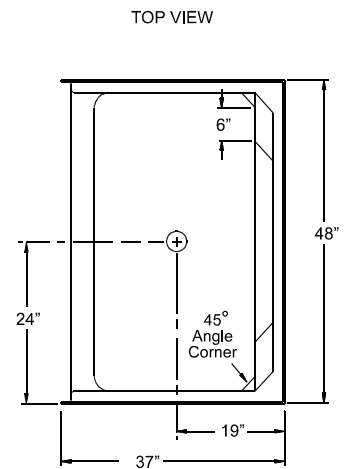

THE MILLENNIA COLLECTION

Product Sheet

M 4836 SH NS Tile

48" x 37" x 80"

Enclosure: up to 45" x 74"

FEATURES

FINISH	PRODUCT	PIECES	WALL
solid surface or AcrylX™ applied acrylic	shower	one	diamond texture

OPTIONS