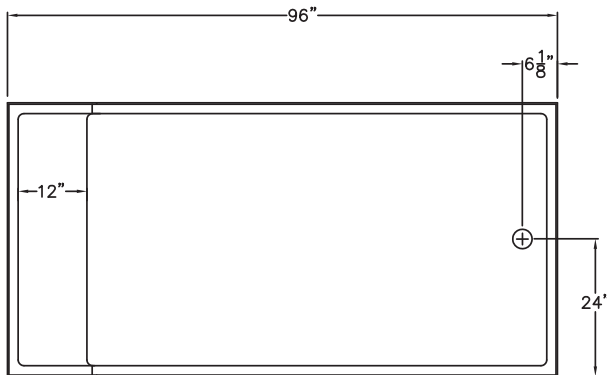

L/R DRAIN	A	B	C	D
G4896SHISPAN	96 1/4"	6 1/8"	48"	24"

Top View