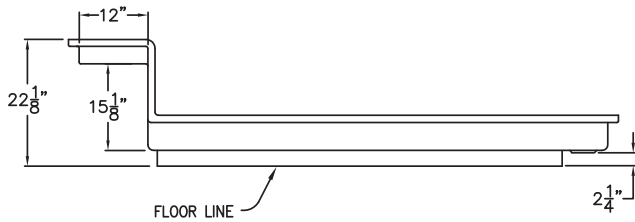

AcryIX™ APPLIED ACRYLIC shower bases

G 4896 SH IS PAN 96" x 48" x 22.125"

AcryIX™ shower base with seat

HANDED left or right seat

WEIGHT 124

CODES IPC, UPC, ANSI Z 124.2

Framing Diagram

L/R DRAIN	A	B	C	D
G4896SHISPAN	96 1/4"	6 1/8"	48"	24"

Front View

upgrade to SOLID SURFACE

Solid Surface is available as an upgrade to standard AcryIX™ and has a lifetime warranty.