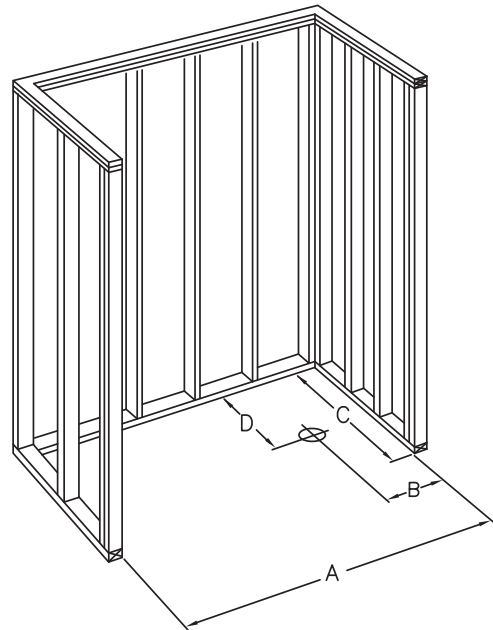

AcryIX™ APPLIED ACRYLIC shower bases

G 4896 SH IS PAN 96" x 48" x 22.125"

AcryIX™ shower base with seat

HANDED left or right seat

WEIGHT 124

CODES IPC, UPC, ANSI Z 124.2

Framing Diagram

L/R DRAIN	A	B	C	D
G4896SHISPAN	96 1/4"	6 1/8"	48"	24"