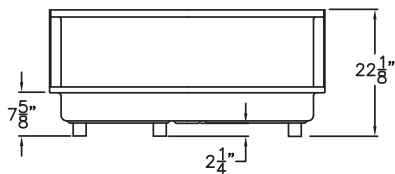

AcryIX™ APPLIED ACRYLIC shower bases

G 4896 SH IS PAN 96" x 48" x 22.125"

AcryIX™ shower base with seat

HANDED left or right seat

WEIGHT 124

CODES IPC, UPC, ANSI Z 124.2

Framing Diagram

L/R DRAIN	A	B	C	D
G4896SHISPAN	96 1/4"	6 1/8"	48"	24"

Side View

upgrade to SOLID SURFACE

Solid Surface is available as an upgrade to standard AcryIX™ and has a lifetime warranty.