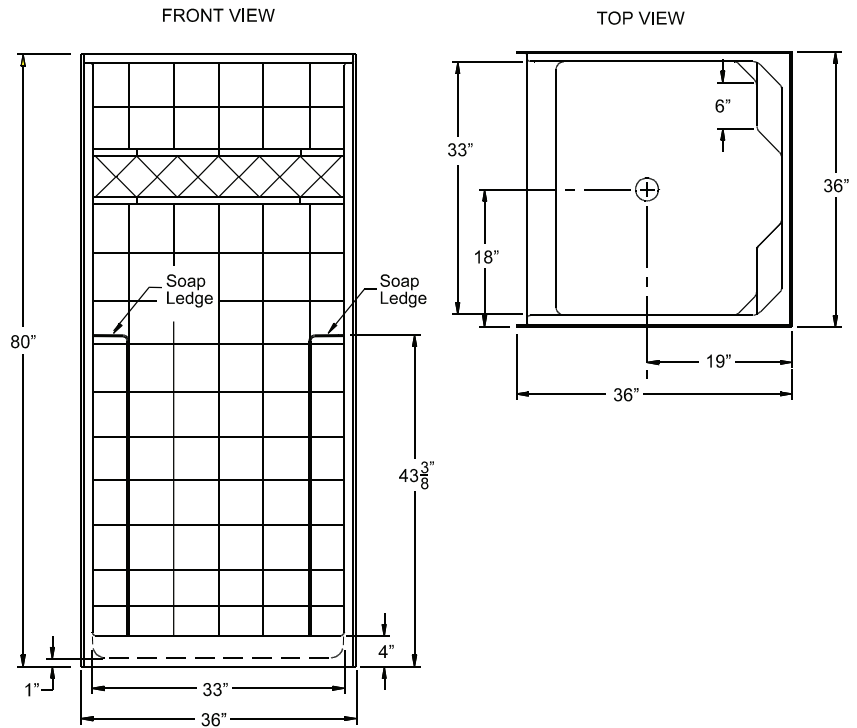

THE MILLENNIA COLLECTION

Product Sheet

M 3678 SH Tile

36" x 36" x 80"

Enclosure: up to 33" x 74"

FEATURES

FINISH	PRODUCT	PIECES	WALL
solid surface or AcrylX™ applied acrylic	shower	one	diamond texture

OPTIONS

WHIRLPOOL	SOLID SURFACE COLOR	AcrylX™ COLOR	ACCESSORIES
no	solids or naturals	white, bone, biscuit	drain

TECHNICAL INFORMATION

WT	LOAD FACTOR	HANDED BY	CODES	WARRANTY
100	1	center drain	ANSI 124.2, UPC, NAHB, CSA	lifetime limited - solid surface lifetime limited - AcrylX™