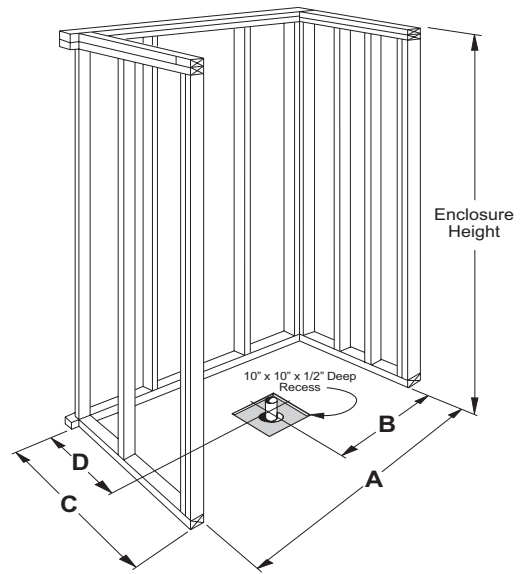

AcrylX™ APPLIED ACRYLIC shower bases

G 5434 SH PAN 54" x 34" x 6"
 AcrylX™ shower base with EasyStep™ 5" threshold.
 HANDED center drain
 WEIGHT 68
 CODES IPC, UPC, ANSI Z 124.2

CENTER DRAIN	A	B	C	D
G 5434 SH PAN	54 1/4"	27 1/8"	35 1/4"	17"