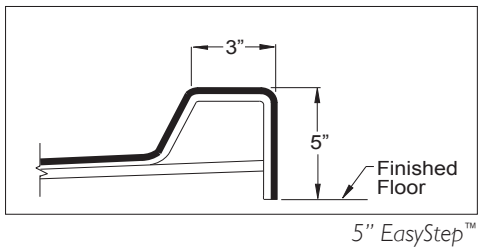

AcrylX™ APPLIED ACRYLIC shower bases

G 5434 SH PAN 54" x 34" x 6"
 AcrylX™ shower base with EasyStep™ 5" threshold.
 HANDED center drain
 WEIGHT 68
 CODES IPC, UPC, ANSI Z 124.2

CENTER DRAIN	A	B	C	D
G 5434 SH PAN	54 1/4"	27 1/8"	35 1/4"	17"