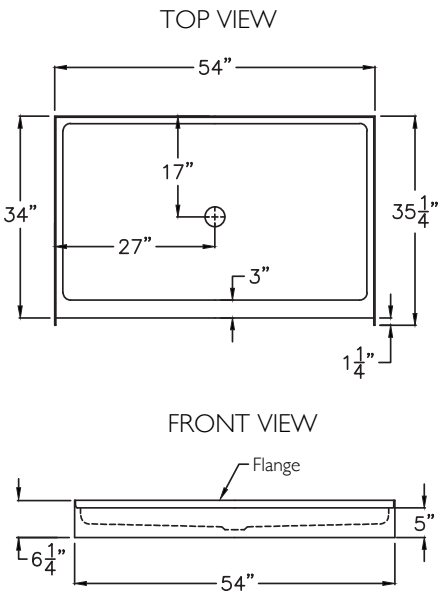

AcrylX™ APPLIED ACRYLIC shower bases

G 5434 SH PAN 54" x 34" x 6"
 AcrylX™ shower base with EasyStep™ 5" threshold.
 HANDED center drain
 WEIGHT 68
 CODES IPC, UPC, ANSI Z 124.2

CENTER DRAIN	A	B	C	D
G 5434 SH PAN	54 1/4"	27 1/8"	35 1/4"	17"