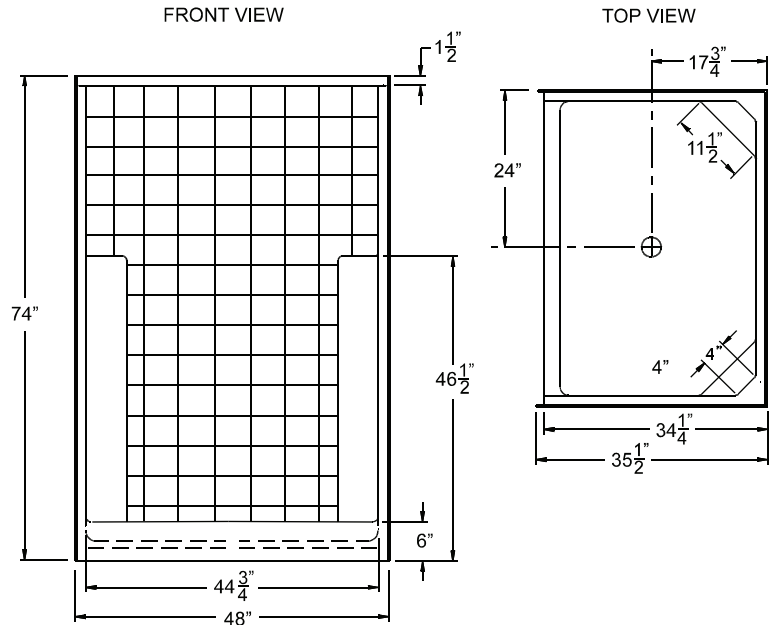

G 4836 SH NS Tile

48" x 35.5" x 74"

Enclosure: up to 44.75" x 66"

FEATURES

FINISH	PRODUCT	PIECES	WALL
AcryIX™ Applied Acrylic	Shower	One	Tile Pattern

OPTIONS

WHIRLPOOL	AcryIX™ COLORS	SOLID SURFACE COLORS	ACCESSORIES
No	White, Bone, Biscuit	Solids or Naturals	Drain

TECHNICAL INFORMATION

WT	LOAD FACTOR	HANDED BY	CODES	WARRANTY
120	1	Center Drain	ANSI 124.2, UPC	AcryIX™ - Lifetime Limited Solid Surface - 10 Year Limited

AVAILABILITY

NORTHEAST	MID / SOUTH
<input type="checkbox"/> Not Available	<input checked="" type="checkbox"/> Standard