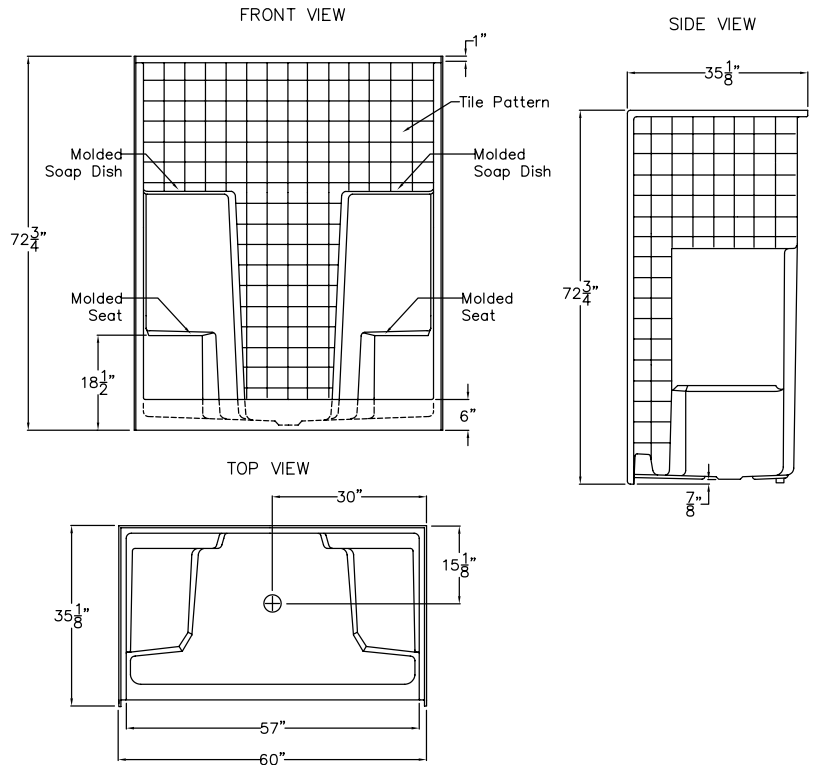

G 6036 SH 2S Tile

60" x 35.125" x 72.75"

Enclosure: up to 57" x 65.5"

FEATURES

FINISH	PRODUCT	PIECES	WALL	SEAT
AcryIX™ Applied Acrylic	Shower	One	Tile Pattern	Two

OPTIONS

WHIRLPOOL	AcryIX™ COLORS	SOLID SURFACE COLORS	ACCESSORIES
No	White, Bone, Biscuit	Solids or Naturals	Drain

TECHNICAL INFORMATION

WT	LOAD FACTOR	HANDED BY	CODES	WARRANTY
140	1.26	Center Drain	ANSI 124.2, UPC	AcryIX™ - Lifetime Limited Solid Surface - 10 Year Limited

AVAILABILITY

NORTHEAST	MID / SOUTH
<input checked="" type="checkbox"/> Standard	<input type="checkbox"/> Not Available