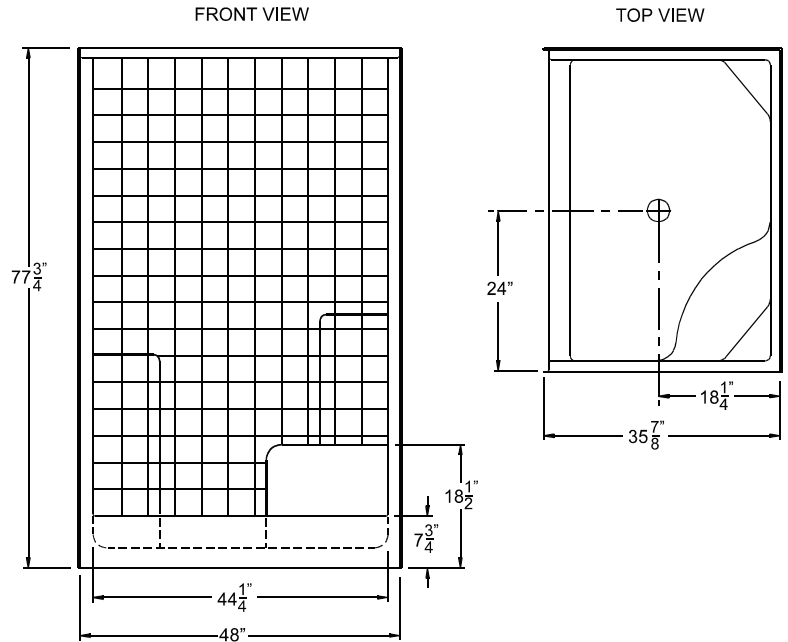

# G 4800 SH 1S Tile

48" x 35.875" x 77.75"

Enclosure: up to 44.125" x 68"