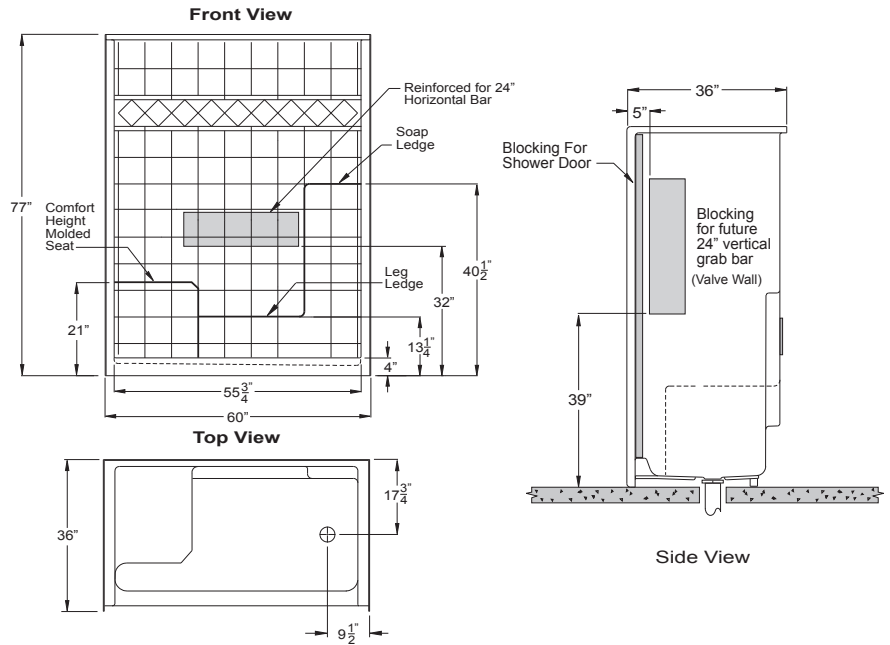

THE CHOOSE HOME COLLECTION
product sheet

CHM 6036 SH

60" x 36" x 77"

Enclosure: up to 55.75" x 71"

Threshold: 4" EasyStep™

FEATURES

FINISH	PRODUCT	PIECES	WALL
solid surface or AcrylX™ applied acrylic	reinforced shower	one	diamond texture

OPTIONS

WHIRLPOOL	SOLID SURFACE COLOR	AcrylX™ COLOR	ACCESSORIES
no	cotton seed, almond, beach	white, bone, biscuit	drain, comfort bar, decorative bar

TECHNICAL INFORMATION

WT	LOAD FACTOR	HANDED BY	CODES	WARRANTY
170	1.26	seat left or right	ANSI 124.2, UPC, NAHB, CSA	lifetime limited - solid surface lifetime limited - AcrylX™

Due to the nature of the materials, dimensions may vary +/- 1/2".

Diamond
Texture Wall

AVAILABILITY
■ Extended Lead Time ■ Standard Lead Time