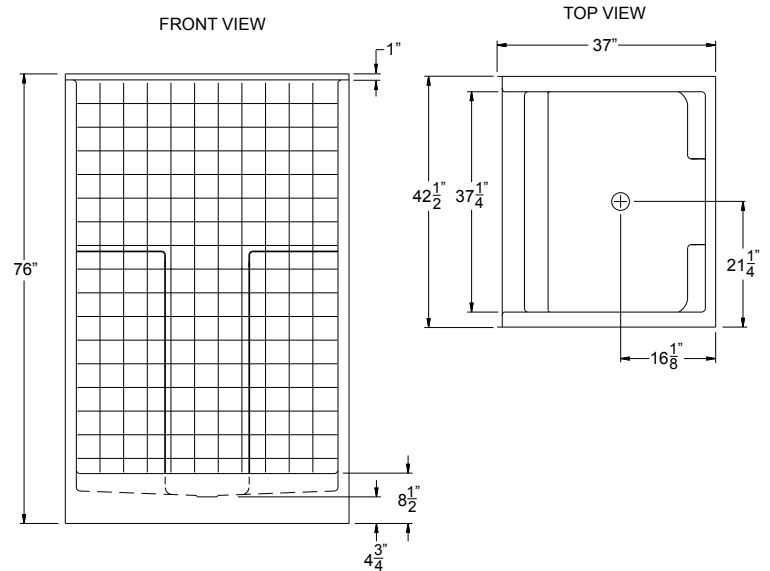

G 4275 SH Tile

42.5" x 37" x 76"

Enclosure: up to 37.25" x 65.5"

FEATURES

FINISH	PRODUCT	PIECES	WALL
AcryIX™ Applied Acrylic	Shower	One	Tile Pattern

OPTIONS

WHIRLPOOL	AcryIX™ COLORS	SOLID SURFACE COLORS	ACCESSORIES
No	White, Bone, Biscuit	Solids or Naturals	Drain

TECHNICAL INFORMATION

WT	LOAD FACTOR	HANDED BY	CODES	WARRANTY
117	1	Center Drain	ANSI 124.2, UPC	AcryIX™ - Lifetime Limited Solid Surface - 10 Year Limited

AVAILABILITY

NORTHEAST	MID / SOUTH
<input type="checkbox"/> Not Available	<input checked="" type="checkbox"/> Standard