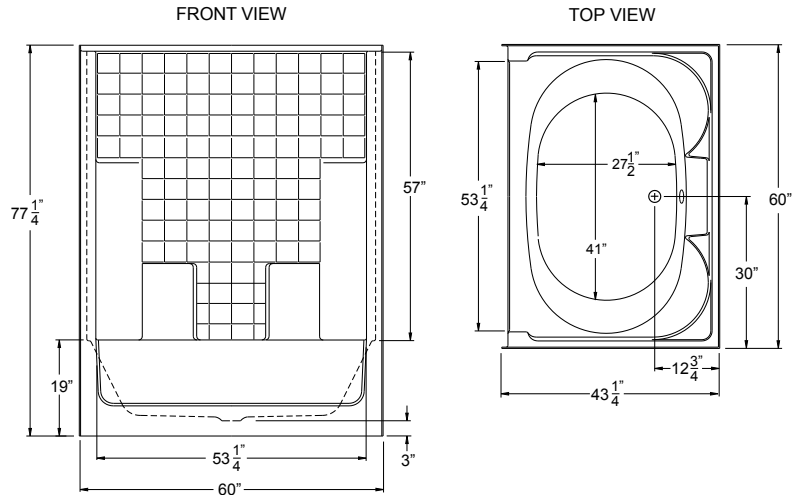

G 6042 TS CD Tile

60" x 43.25" x 77.25"
Enclosure: up to 53.25" x 57"

FEATURES

FINISH	PRODUCT	PIECES	WALL
AcryIX™ Applied Acrylic	Tub Shower	One	Tile Pattern

OPTIONS

WHIRLPOOL	AcryIX™ COLORS	SOLID SURFACE COLORS	ACCESSORIES
Yes	White, Bone, Biscuit	Solids or Naturals	Drain

TECHNICAL INFORMATION

WT	LOAD FACTOR	HANDED BY	CODES	WARRANTY
155	1.7	Center Drain	ANSI 124.1, UPC	AcryIX™ - Lifetime Limited Solid Surface - 10 Year Limited

AVAILABILITY

NORTHEAST	MID / SOUTH
<input checked="" type="checkbox"/> Standard	<input type="checkbox"/> Not Available