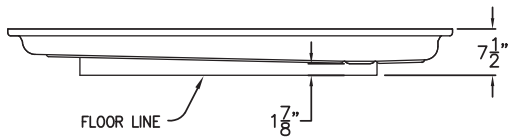

AcryIX™ APPLIED ACRYLIC shower bases

SP 7248 PAN 72" x 48" x 7.5"

AcryIX™ shower base

HANDED left or right drain

WEIGHT 78

CODES IPC, UPC, ANSI Z 124.2

Framing Diagram

Top View

Front View

FLOOR LINE

Side View

L/R DRAIN	A	B	C	D
SP7248PAN	72 1/4"	15 1/8"	48"	24"

upgrade to SOLID SURFACE

Solid Surface is available as an upgrade to standard AcryIX™ and has a lifetime warranty.