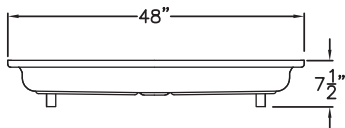

AcryIX™ APPLIED ACRYLIC shower bases

SP 7248 PAN 72" x 48" x 7.5"

AcryIX™ shower base

HANDED left or right drain

WEIGHT 78

CODES IPC, UPC, ANSI Z 124.2

Framing Diagram

Top View

Front View

FLOOR LINE

Side View

L/R DRAIN	A	B	C	D
SP7248PAN	72 1/4"	15 1/8"	48"	24"

upgrade to SOLID SURFACE

Solid Surface is available as an upgrade to standard AcryIX™ and has a lifetime warranty.