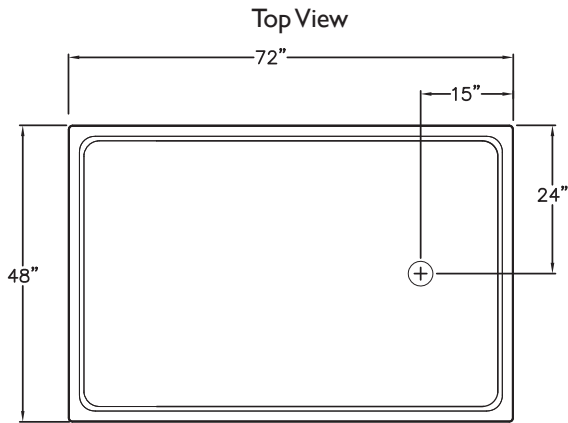

AcryIX™ APPLIED ACRYLIC shower bases

SP 7248 PAN 72" x 48" x 7.5"

AcryIX™ shower base

HANDED left or right drain

WEIGHT 78

CODES IPC, UPC, ANSI Z 124.2

Framing Diagram

Top View

Front View

FLOOR LINE

Side View

L/R DRAIN	A	B	C	D
SP7248PAN	72 1/4"	15 1/8"	48"	24"

upgrade to SOLID SURFACE

Solid Surface is available as an upgrade to standard AcryIX™ and has a lifetime warranty.