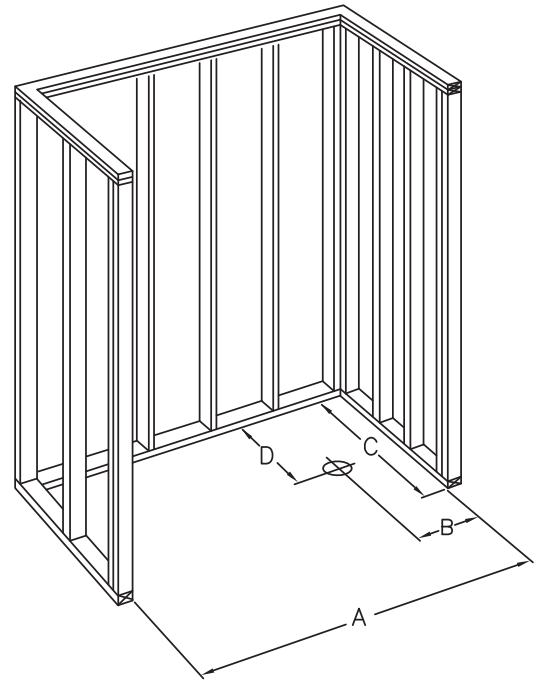

AcryIX™ APPLIED ACRYLIC shower bases

SP 7248 PAN 72" x 48" x 7.5"

AcryIX™ shower base

HANDED left or right drain

WEIGHT 78

CODES IPC, UPC, ANSI Z 124.2

Framing Diagram

Top View

Front View

FLOOR LINE

Side View

L/R DRAIN	A	B	C	D
SP7248PAN	72 1/4"	15 1/8"	48"	24"

upgrade to SOLID SURFACE

Solid Surface is available as an upgrade to standard AcryIX™ and has a lifetime warranty.