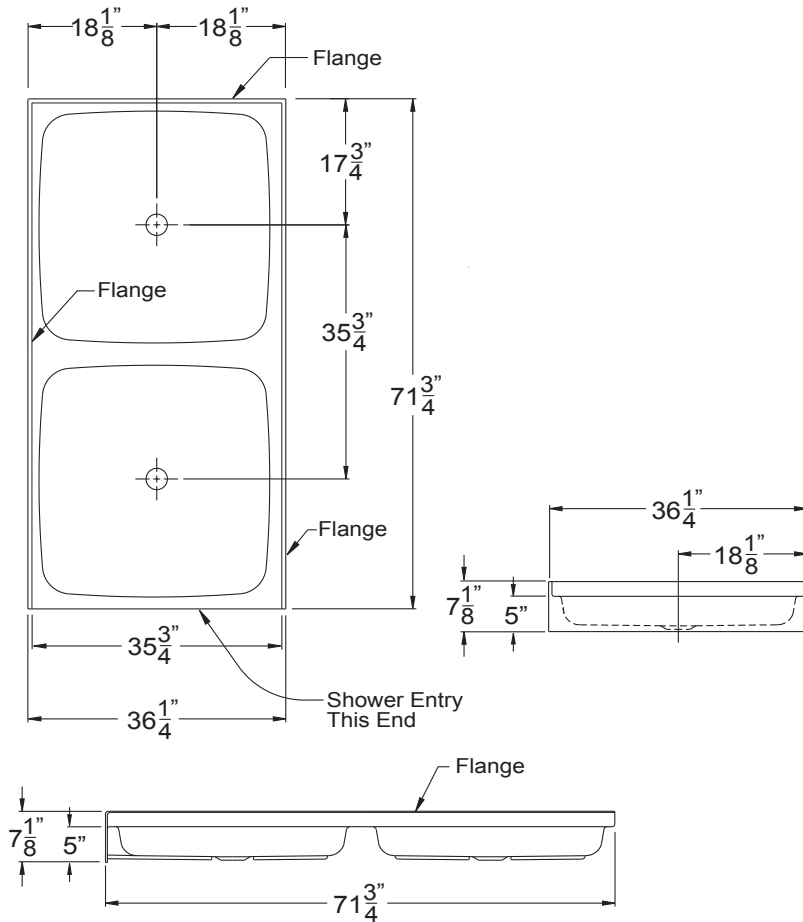

THERMAL CAST ACRYLIC shower bases

AB 3672 36.25" x 71.75" x 7.125"

Cast acrylic shower double base with 6" easy-step threshold

HANDED center drain

WEIGHT 68

WARRANTY 5 year limited

6" EasyStep™

DOUBLE BASE	A	B1	B2	C	D
AB 3672	72"	17 7/8"	35 7/8"	36 1/4"	18 1/8"