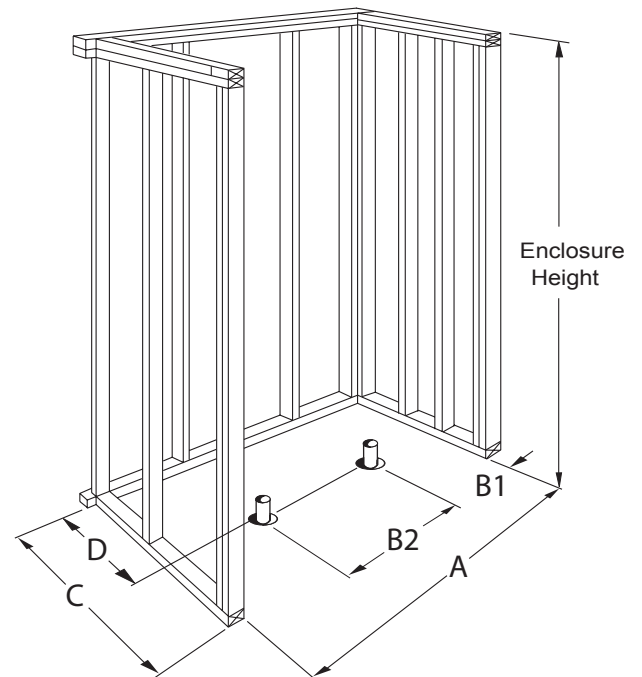

THERMAL CAST ACRYLIC shower bases

AB 3672 36.25" x 71.75" x 7.125"

Cast acrylic shower double base with 6" easy-step threshold

HANDED center drain

WEIGHT 68

WARRANTY 5 year limited

6" EasyStep™

DOUBLE BASE	A	B1	B2	C	D
AB 3672	72"	17 7/8"	35 7/8"	36 1/4"	18 1/8"