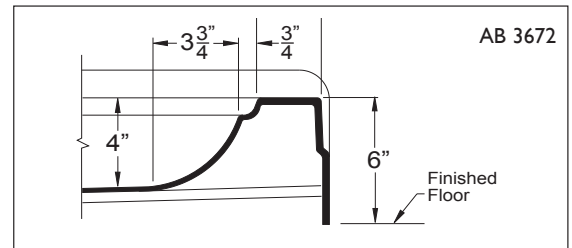

THERMAL CAST ACRYLIC shower bases

AB 3672 36.25" x 71.75" x 7.125"

Cast acrylic shower double base with 6" easy-step threshold

HANDED center drain

WEIGHT 68

WARRANTY 5 year limited

6" EasyStep™

DOUBLE BASE	A	B1	B2	C	D
AB 3672	72"	17 7/8"	35 7/8"	36 1/4"	18 1/8"