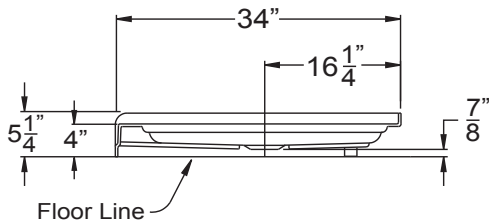

THERMAL CAST ACRYLIC shower bases

AB 3460 60" x 34" x 5.25"

Cast acrylic shower base with 4" easy-step threshold

HANDED center drain

WEIGHT 81

WARRANTY 5 year limited

4" EasyStep™

CENTER DRAIN	A	B	C	D
AB 3460	60 1/4"	30 1/8"	34"	16 1/4"