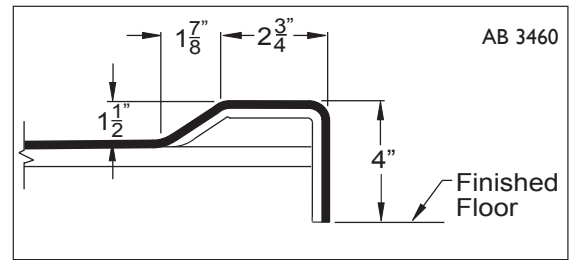

THERMAL CAST ACRYLIC shower bases

AB 3460 60" x 34" x 5.25"

Cast acrylic shower base with 4" easy-step threshold

HANDED center drain

WEIGHT 81

WARRANTY 5 year limited

4" EasyStep™

CENTER DRAIN	A	B	C	D
AB 3460	60 1/4"	30 1/8"	34"	16 1/4"