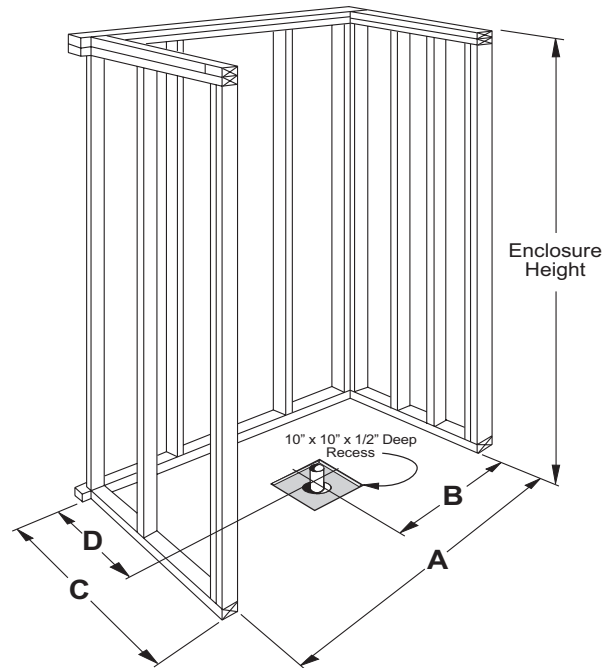

THERMAL CAST ACRYLIC shower bases

AB 3460 60" x 34" x 5.25"

Cast acrylic shower base with 4" easy-step threshold

HANDED center drain

WEIGHT 81

WARRANTY 5 year limited

4" EasyStep™

CENTER DRAIN	A	B	C	D
AB 3460	60 1/4"	30 1/8"	34"	16 1/4"