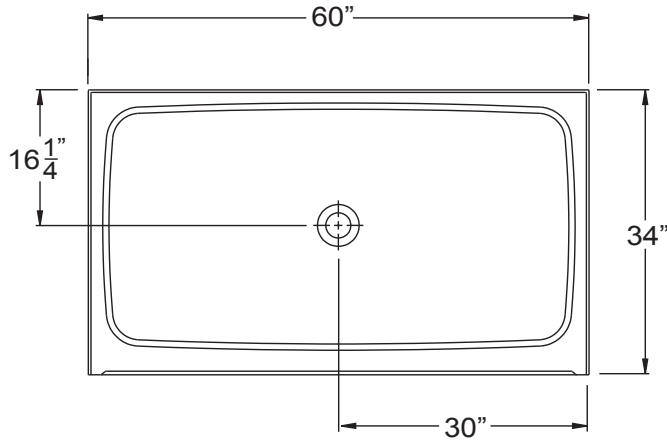

THERMAL CAST ACRYLIC shower bases

AB 3460 60" x 34" x 5.25"

Cast acrylic shower base with 4" easy-step threshold

HANDED center drain

WEIGHT 81

WARRANTY 5 year limited

4" EasyStep™

CENTER DRAIN	A	B	C	D
AB 3460	60 1/4"	30 1/8"	34"	16 1/4"