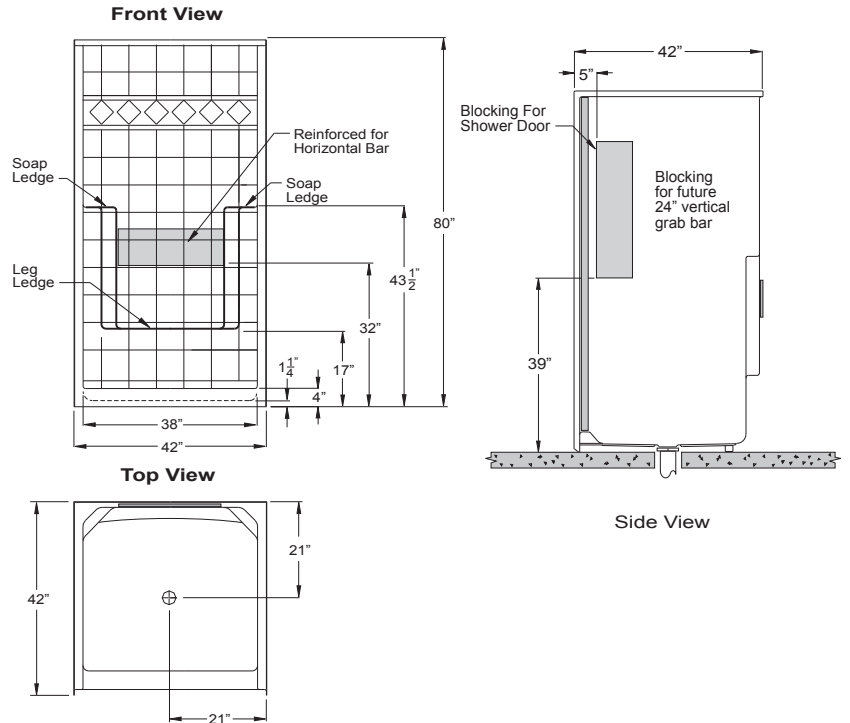

THE CHOOSE HOME COLLECTION
product sheet

CHM 4242 SH

42" x 42" x 80"

Enclosure: up to 38" x 74"

Threshold: 4" EasyStep™

FEATURES

FINISH	PRODUCT	PIECES	WALL
solid surface or AcrylX™ applied acrylic	reinforced shower	one	diamond texture

OPTIONS

WHIRLPOOL	SOLID SURFACE COLOR	AcrylX™ COLOR	ACCESSORIES
no	cotton seed, almond, beach	white, bone, biscuit	drain, comfort bar, decorative bar

TECHNICAL INFORMATION

WT	LOAD FACTOR	HANDED BY	CODES	WARRANTY
162	1.13	center drain	ANSI 124.2, UPC, NAHB, CSA	lifetime limited - solid surface lifetime limited - AcrylX™

Due to the nature of the materials, dimensions may vary +/- 1/2".

Diamond
Texture Wall

AVAILABILITY

Extended Lead Time Standard Lead Time

CUSTOMER SERVICE 800.443.7269

435 Industrial Road | Savannah, TN 38372 | Fax 731.925.4290 | www.praxiscompanies.com