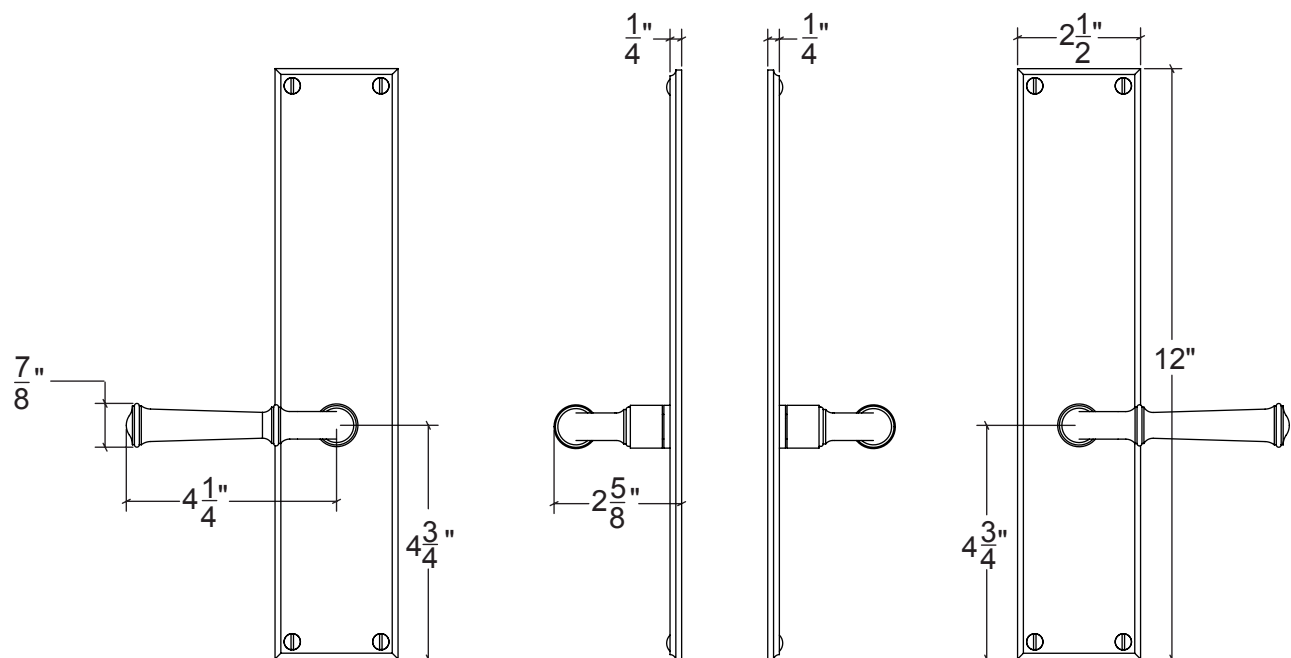

HAMILTON SINKLER

PA301ML Revival Classic Escucheon Set Mortise Entry Set

Standard Finishes:

- Bright Antique Brass
- Brushed Nickel
- Oil Rubbed Bronze
- Polished Chrome
- Polished Nickel
- Polished Brass Unlacquered

Special Order Finish:

- Satin Brass

Base Material:

Solid Brass

Select a Lever or Knob from Revival Classic Collection (Shown with HL103)

Mortise Lock standard backsets are 2-1/2" and 2-3/4"

Tubular Latch standard backsets are 2-3/8" and 2-3/4"

Can work with 2-1/8" face bores