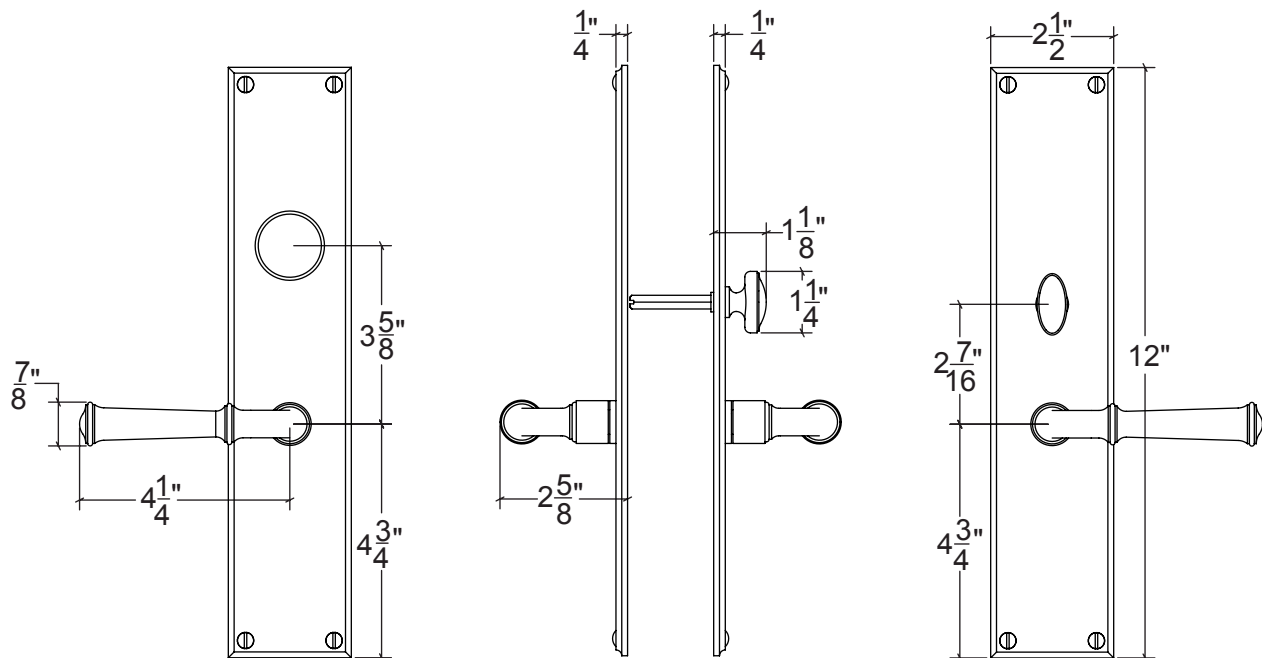

HAMILTON SINKLER

EN301ML Revival Classic Escucheon Set Entry Set

Standard Finishes:

- Bright Antique Brass
- Brushed Nickel
- Oil Rubbed Bronze
- Polished Chrome
- Polished Nickel
- Polished Brass Unlacquered

Special Order Finish:

- Satin Brass

Base Material:

Solid Brass

Select a Lever or Knob from Revival Classic Collection (Shown with HL103)

Mortise Entry Lock standard backsets are 2-1/2" and 2-3/4"

Standard function lock is with emergency egress and various other lock function types are available

Tubular Entry Latch standard backsets are 2-3/8" and 2-3/4"

Standard spacing is 5-1/2" CC and can work with 2-1/8" face bores