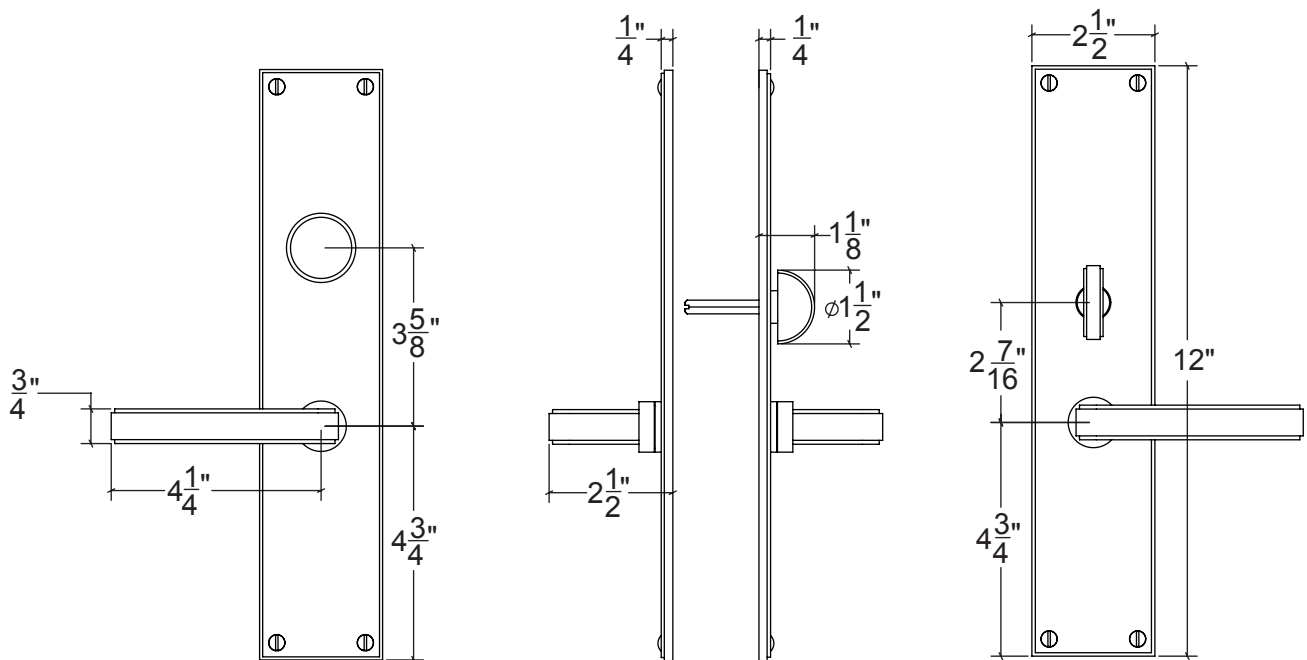

HAMILTON SINKLER

EN201ML Revival Modern Escucheon Set Entry Set

Standard Finishes:

- Bright Antique Brass
- Brushed Nickel
- Oil Rubbed Bronze
- Polished Chrome
- Polished Nickel
- Polished Brass Unlacquered

Special Order Finish:

- Satin Brass

Base Material:

Solid Brass

Select a Lever or Knob from Revival Modern Collection (Shown with HL101)

Mortise Entry Lock standard backsets are 2-1/2" and 2-3/4"

Standard function lock is with emergency egress and various other lock function types are available

Tubular Entry Latch standard backsets are 2-3/8" and 2-3/4"

Standard spacing is 5-1/2" CC and can work with 2-1/8" face bores