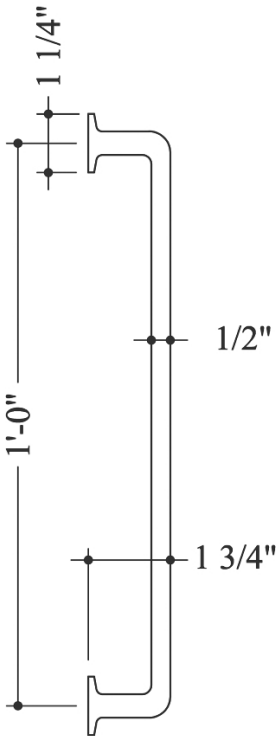

HAMILTON SINKLER

DP111 Heritage Drawer Pull

Available in BRONZE PATINA finish

Base Material:
— Solid Bronze

DP-111.12

DP-111.6

DP-111.4

Cross Section
(DP 111-series, only)