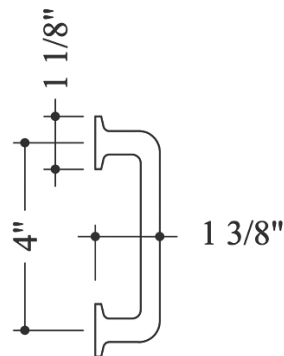

HAMILTON SINKLER

DP111 Heritage Drawer Pull

Available in BRONZE PATINA finish

Base Material:
— Solid Bronze

DP-111.12

DP-111.6

DP-111.4

Cross Section
(DP 111-series, only)