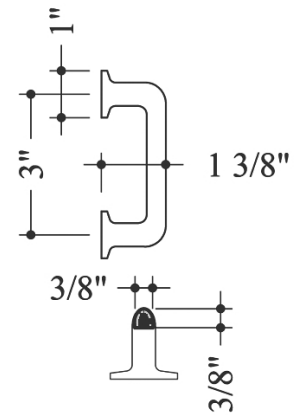

HAMILTON SINKLER

DP111 Heritage Drawer Pull

Available in BRONZE PATINA finish

Base Material:
— Solid Bronze

DP-111.12

DP-111.6

DP-111.4

Cross Section
(DP 111-series, only)