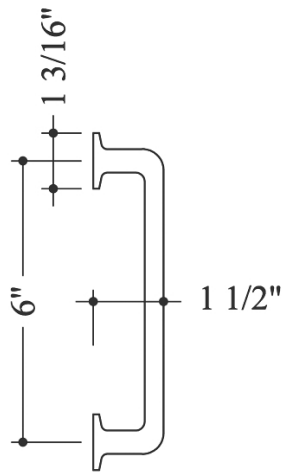

HAMILTON SINKLER

DP111 Heritage Drawer Pull

Available in BRONZE PATINA finish

Base Material:
— Solid Bronze

DP-111.12

DP-111.6

DP-111.4

Cross Section
(DP 111-series, only)