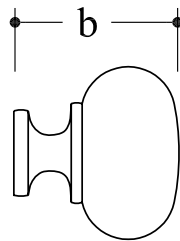

## CK142 Heritage Cabinet Knob

Available in BRONZE PATINA finish

Base Material:  
— Solid Bronze

	a	b*
CK-141	1 1/2"	1 1/2"
CK-142	1 1/4"	1 3/8"
CK-143	1"	1 1/8"

Package includes: Slotted round head machine screw, 3/32" x 1"  
 Slotted round head machine screw, 3/32" x 1 1/2"  
 \* add 1/4" if knob base is installed