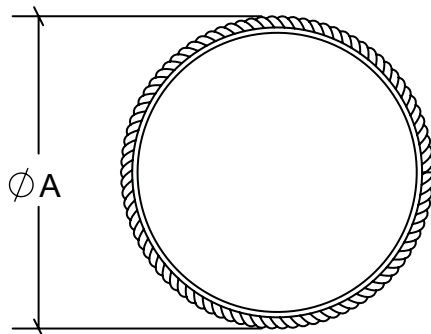

HAMILTON SINKLER

CK019R Cabinet Knob Roped

Standard Finishes:

- Antique Brass
- Brushed Nickel
- Oil Rubbed Bronze
- Polished Chrome
- Polished Nickel
- Satin Brass
- Polished Brass Unlacquered

Base Material:
Solid Brass

A: 1", 1-1/4", 1-1/2"