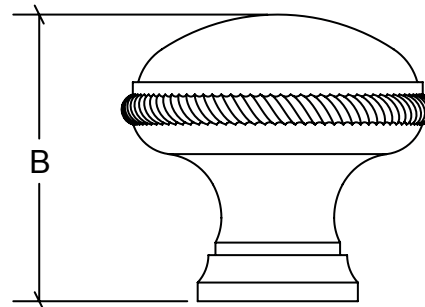

## CK019R Cabinet Knob Roped

B: 7/8", 1-1/8", 1-3/8"