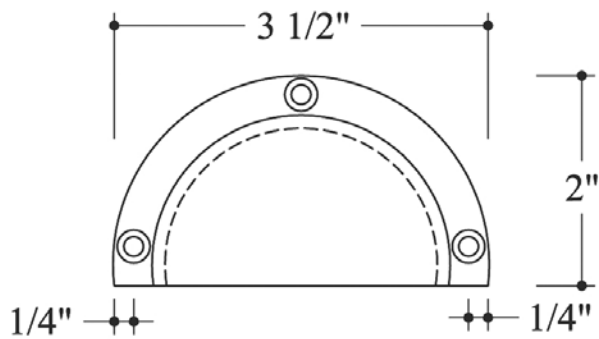

HAMILTON SINKLER

BP135 Heritage Cabinet Bin Pull

Available in BRONZE PATINA finish

Base Material:
— Solid Bronze

BP-135 (surface mount)

Package includes:
3 Slotted oval head wood screw, 1"