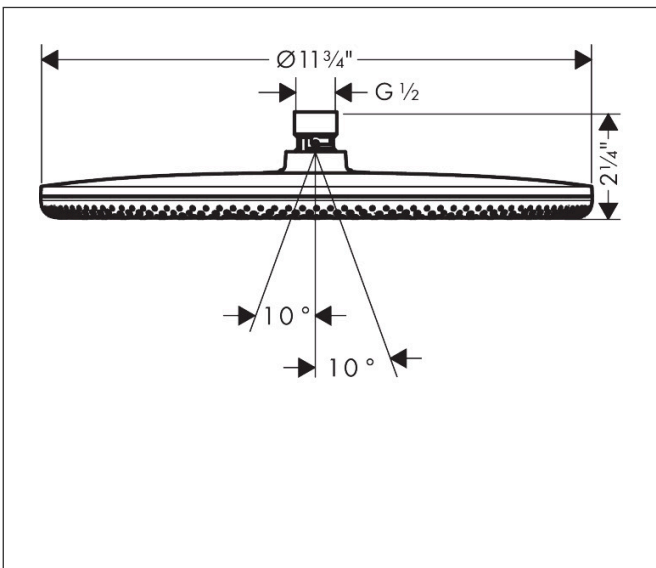

Brand hansgrohe
 Art. Name **Raindance Alive S** Showerhead 300 1-Jet, 1.75 GPM
 Art. Nr. 24522821
 Surface Brushed Nickel
 Pos. 1

Product Picture

Drawing

Features

- Showerhead size: 11 7/8"
- Spray type: Rain, or PowderRain
- Spray Type Switch: allows the spray type to be changed even after installation, Rain (preset), change to PowderRain can be selected upon installation or changed easily at any later stage
- Maximum flow rate : 1.75 GPM
- DropGuard reduces the dripping after stopping the shower to just a few seconds
- Design cover can be removed easily and without tools for cleaning
- Design cover surface: graphite
- Design cover conceals the nozzles
- Flat, minimalist design