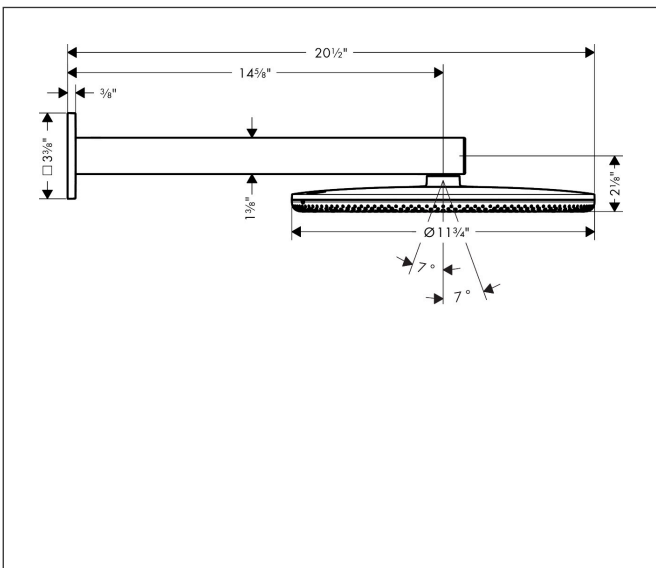

Brand hansgrohe
 Art. Name **Raindance Alive S** Showerhead 300 2-Jet with Showerarm, 2.5 GPM
 Art. Nr. 24541671
 Surface Matte Black
 Pos. 1

Product Picture

Features

- Consists of: showerhead, showerarm
- Showerhead size: 11 7/8"
- Spray type: RainAir, PowderRain
- Maximum flow rate : 2.5 GPM
- DropGuard reduces the dripping after stopping the shower to just a few seconds
- Design cover can be removed easily and without tools for cleaning
- Design cover surface: graphite
- Design cover conceals the nozzles
- Flat, minimalist design
- Mounting type: concealed
- Connection type: rough
- Not included: rough

Drawing

Technology

Spray Types