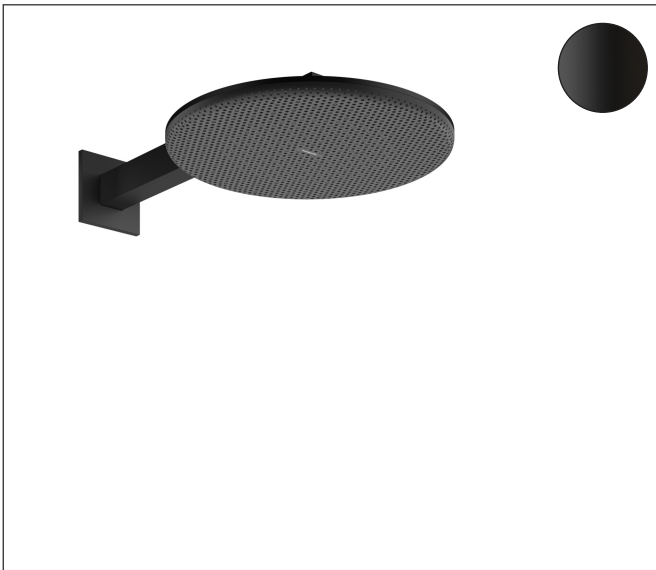

Brand hansgrohe
 Art. Name **Raindance Alive S** Showerhead 300 2-Jet with Showerarm, 2.5 GPM
 Art. Nr. 24541671
 Surface Matte Black
 Pos. 1

Product Picture

Features

- Consists of: showerhead, showerarm
- Showerhead size: 11 7/8"
- Spray type: RainAir, PowderRain
- Maximum flow rate : 2.5 GPM
- DropGuard reduces the dripping after stopping the shower to just a few seconds
- Design cover can be removed easily and without tools for cleaning
- Design cover surface: graphite
- Design cover conceals the nozzles
- Flat, minimalist design
- Mounting type: concealed
- Connection type: rough
- Not included: rough

Drawing

Technology

Spray Types