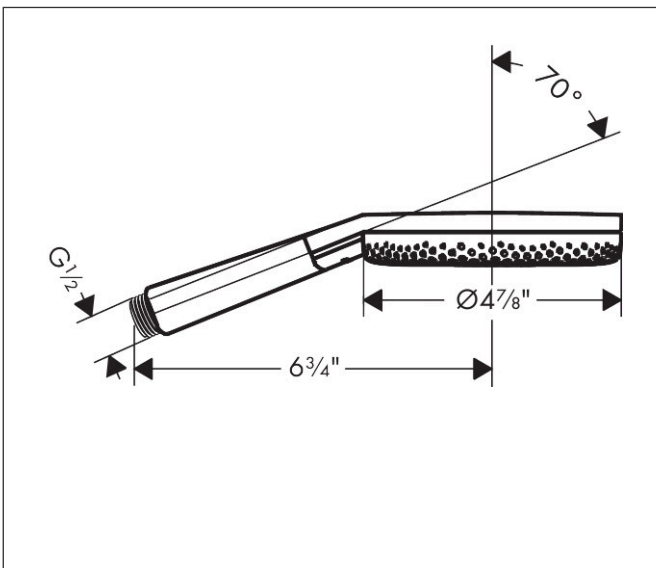

Brand hansgrohe  
 Art. Name **Raindance Alive Select S** Handshower 125 3-Jet 2.5 GPM  
 Art. Nr. 24511001  
 Surface Chrome  
 Pos. 1

## Product Picture

## Drawing

## Features

- Spray type: RainAir, PowderRain, Massage spray
- Convenient spray selection via Select button
- Maximum flow rate : 2.5 GPM
- Design cover conceals the nozzles
- Design cover can be removed easily and without tools for cleaning
- Design cover surface: graphite