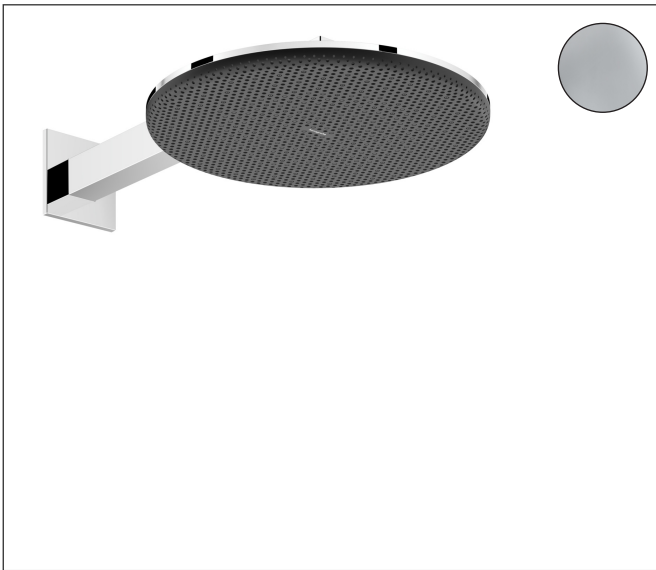

Brand hansgrohe
 Art. Name **Raindance Alive S** Showerhead 300 2-Jet with Showerarm, 2.5 GPM
 Art. Nr. 24541001
 Surface Chrome
 Pos. 1

Product Picture

Features

- Consists of: showerhead, showerarm
- Showerhead size: 11 7/8"
- Spray type: RainAir, PowderRain
- Maximum flow rate : 2.5 GPM
- DropGuard reduces the dripping after stopping the shower to just a few seconds
- Design cover can be removed easily and without tools for cleaning
- Design cover surface: graphite
- Design cover conceals the nozzles
- Flat, minimalist design
- Mounting type: concealed
- Connection type: rough
- Not included: rough

Drawing

Technology

Spray Types