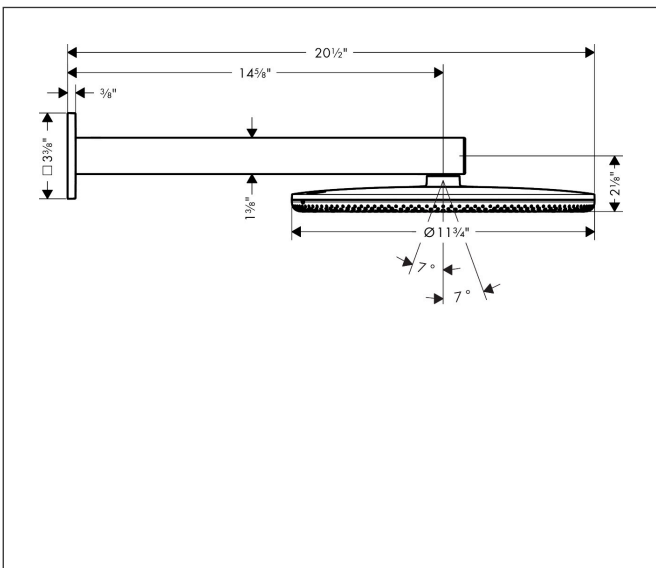

Brand hansgrohe
 Art. Name **Raindance Alive S** Showerhead 300 2-Jet with Showerarm, 2.5 GPM
 Art. Nr. 24541001
 Surface Chrome
 Pos. 1

Product Picture

Features

- Consists of: showerhead, showerarm
- Showerhead size: 11 7/8"
- Spray type: RainAir, PowderRain
- Maximum flow rate : 2.5 GPM
- DropGuard reduces the dripping after stopping the shower to just a few seconds
- Design cover can be removed easily and without tools for cleaning
- Design cover surface: graphite
- Design cover conceals the nozzles
- Flat, minimalist design
- Mounting type: concealed
- Connection type: rough
- Not included: rough

Drawing

Technology

Spray Types