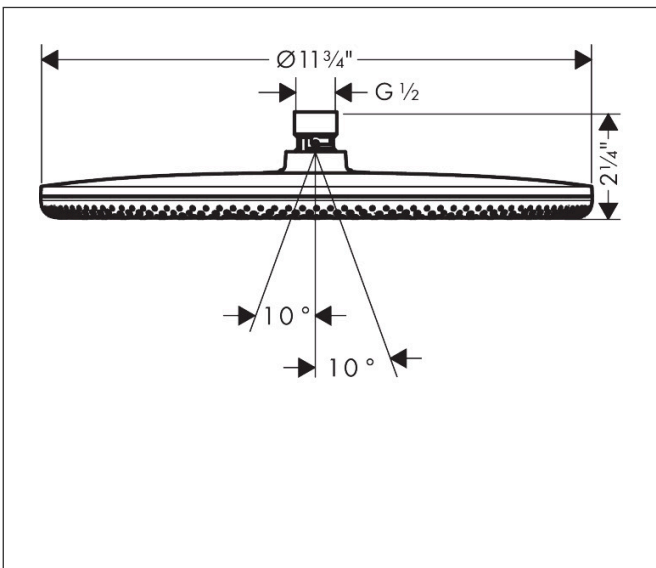

Brand hansgrohe
 Art. Name **Raindance Alive S** Showerhead 300 1-Jet, 1.75 GPM
 Art. Nr. 24522671
 Surface Matte Black
 Pos. 1

Product Picture

Drawing

Features

- Showerhead size: 11 7/8"
- Spray type: Rain, or PowderRain
- Spray Type Switch: allows the spray type to be changed even after installation, Rain (preset), change to PowderRain can be selected upon installation or changed easily at any later stage
- Maximum flow rate : 1.75 GPM
- DropGuard reduces the dripping after stopping the shower to just a few seconds
- Design cover can be removed easily and without tools for cleaning
- Design cover surface: graphite
- Design cover conceals the nozzles
- Flat, minimalist design