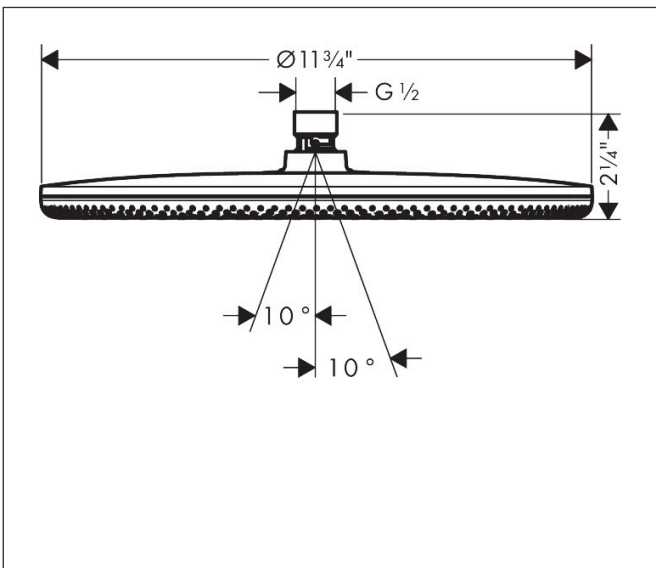

Brand hansgrohe
 Art. Name **Raindance Alive S** Showerhead 300 1-Jet, 1.75 GPM
 Art. Nr. 24522001
 Surface Chrome
 Pos. 1

Product Picture

Features

- Showerhead size: 11 7/8"
- Spray type: Rain, or PowderRain
- Spray Type Switch: allows the spray type to be changed even after installation, Rain (preset), change to PowderRain can be selected upon installation or changed easily at any later stage
- Maximum flow rate : 1.75 GPM
- DropGuard reduces the dripping after stopping the shower to just a few seconds
- Design cover can be removed easily and without tools for cleaning
- Design cover surface: graphite
- Design cover conceals the nozzles
- Flat, minimalist design

Drawing

Technology

Spray Types