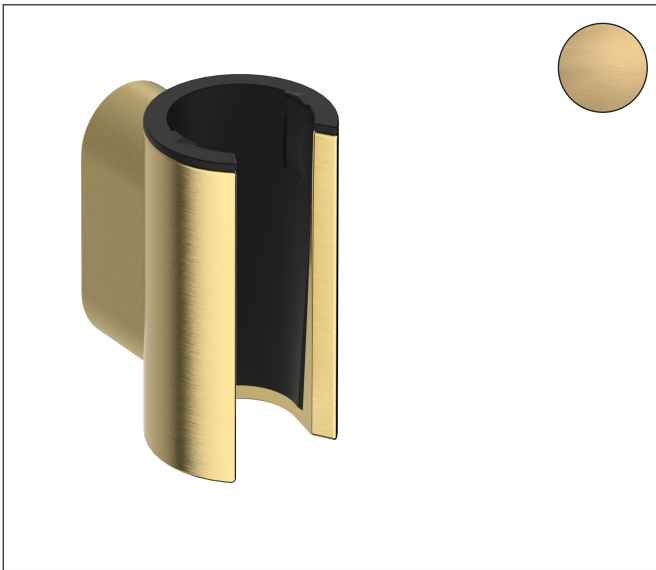

Brand hansgrohe  
Art. Name Handshower Holder  
Art. Nr. 28885251  
Surface Brushed Gold Optic  
Pos. 1

## Product Picture

## Features

- Dimensions: 2" x 1 1/4" x 1 5/8" (HxWxD)
- Drill hole diameter: 1/4"
- 2 mounting points
- Wall-mounted