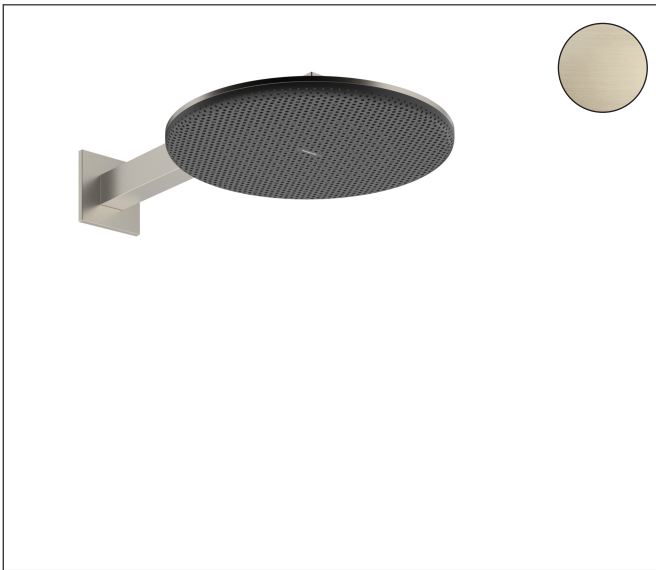

Brand hansgrohe
 Art. Name **Raindance Alive S** Showerhead 300 2-Jet with Showerarm, 2.5 GPM
 Art. Nr. 24541821
 Surface Brushed Nickel
 Pos. 1

Product Picture

Features

- Consists of: showerhead, showerarm
- Showerhead size: 11 7/8"
- Spray type: RainAir, PowderRain
- Maximum flow rate : 2.5 GPM
- DropGuard reduces the dripping after stopping the shower to just a few seconds
- Design cover can be removed easily and without tools for cleaning
- Design cover surface: graphite
- Design cover conceals the nozzles
- Flat, minimalist design
- Mounting type: concealed
- Connection type: rough
- Not included: rough

Drawing

Technology

Spray Types