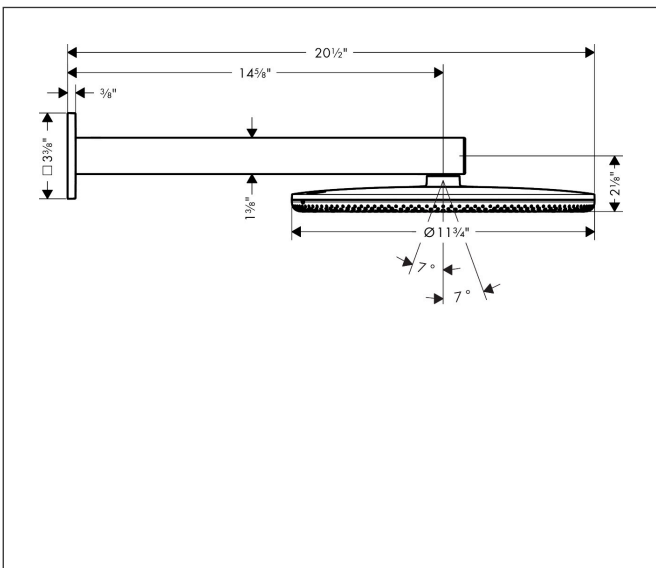

Brand hansgrohe
 Art. Name **Raindance Alive S** Showerhead 300 2-Jet with Showerarm, 2.5 GPM
 Art. Nr. 24541821
 Surface Brushed Nickel
 Pos. 1

Product Picture

Features

- Consists of: showerhead, showerarm
- Showerhead size: 11 7/8"
- Spray type: RainAir, PowderRain
- Maximum flow rate : 2.5 GPM
- DropGuard reduces the dripping after stopping the shower to just a few seconds
- Design cover can be removed easily and without tools for cleaning
- Design cover surface: graphite
- Design cover conceals the nozzles
- Flat, minimalist design
- Mounting type: concealed
- Connection type: rough
- Not included: rough

Drawing

Technology

Spray Types