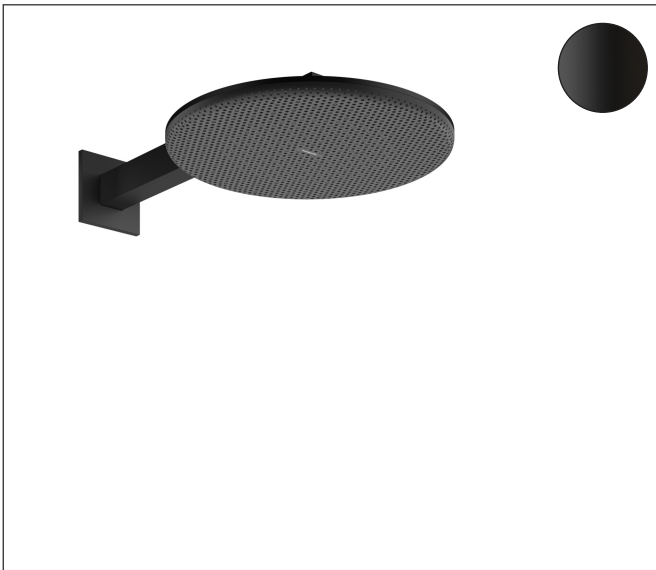

Brand hansgrohe
 Art. Name **Raindance Alive S** Showerhead 300 2-Jet 1.75 GPM with shower arm
 Art. Nr. 24542671
 Surface Matte Black
 Pos. 1

Product Picture

Features

- Consists of: showerhead, showerarm
- Showerhead size: 11 7/8"
- Spray type: PowderRain, Rain
- Maximum flow rate : 1.75 GPM
- DropGuard reduces the dripping after stopping the shower to just a few seconds
- Design cover can be removed easily and without tools for cleaning
- Design cover surface: graphite
- Design cover conceals the nozzles
- Flat, minimalist design
- Mounting type: concealed
- Connection type: rough
- Not included: rough

Drawing

Technology

Spray Types