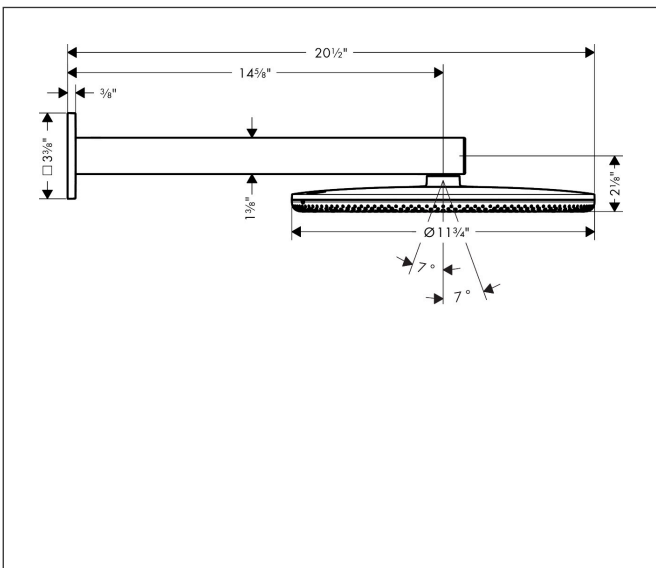

Brand hansgrohe
 Art. Name **Raindance Alive S** Showerhead 300 2-Jet 1.75 GPM with shower arm
 Art. Nr. 24542671
 Surface Matte Black
 Pos. 1

Product Picture

Features

- Consists of: showerhead, showerarm
- Showerhead size: 11 7/8"
- Spray type: PowderRain, Rain
- Maximum flow rate : 1.75 GPM
- DropGuard reduces the dripping after stopping the shower to just a few seconds
- Design cover can be removed easily and without tools for cleaning
- Design cover surface: graphite
- Design cover conceals the nozzles
- Flat, minimalist design
- Mounting type: concealed
- Connection type: rough
- Not included: rough

Drawing

Technology

Spray Types