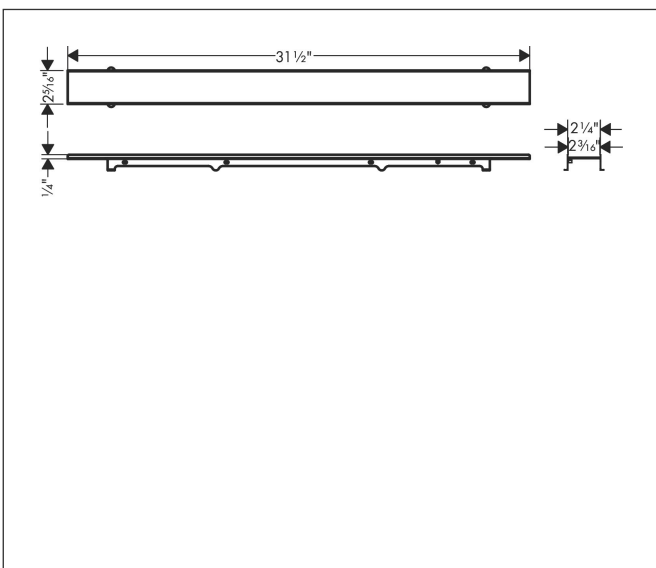

Brand	hansgrohe
Art. Name	RainDrain Rock Trim 27 5/8" Cut to Size and Tileable
Art. Nr.	56030001
Surface	n.a.
Pos.	1

Product Picture

Features

- Consists of: tileable trim, grate removal tool
- Mounting type: free in the floor, two-sided
- Can be shortened on site
- Frameless design
- Tile thickness: up to 40 mm
- Suitable for every type of tile and tile thickness
- Where to use: new construction, renovation
- Grate removal tool allows easy removal of the trim
- easy to clean
- 50 mm excess length on both sides
- can be shortened to a minimum of 700 mm
- Grate material: Stainless Steel 304 (1.4301)
- Suitable for primary drainage

Drawing

Technology