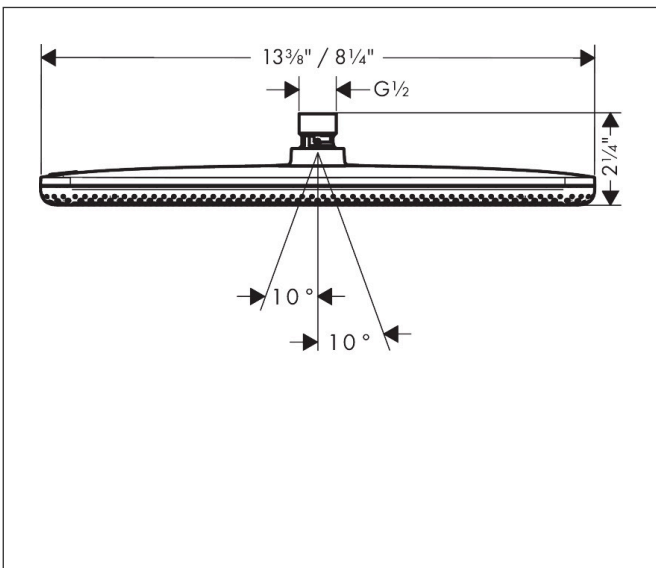

Brand hansgrohe
 Art. Name **Raindance Alive Q** Showerhead 210/340 1-Jet, 2.5 GPM
 Art. Nr. 24531821
 Surface Brushed Nickel
 Pos. 1

Product Picture

Features

- Showerhead size: 8 1/2" x 13 1/2"
- Spray type: RainAir
- Maximum flow rate : 2.5 GPM
- DropGuard reduces the dripping after stopping the shower to just a few seconds
- Design cover can be removed easily and without tools for cleaning
- Design cover surface: graphite
- Design cover conceals the nozzles
- Flat, minimalist design

Drawing

Technology

Spray Types