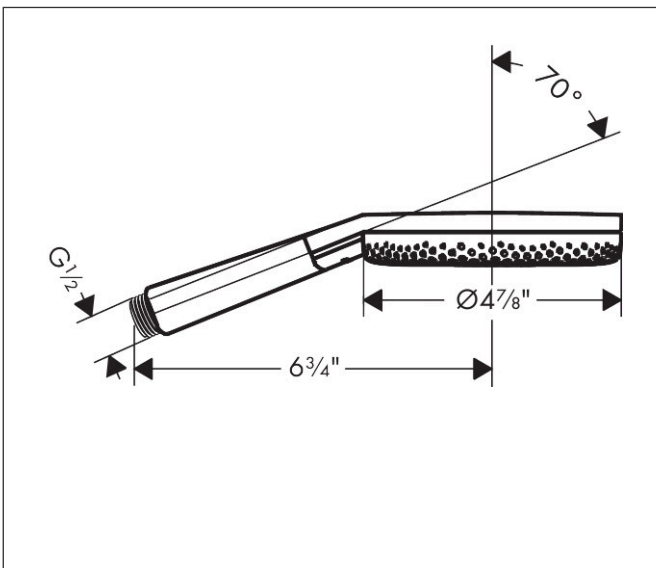

Brand hansgrohe  
 Art. Name **Raindance Alive Select S** Handshower 125 3-Jet 2.5 GPM  
 Art. Nr. 24511141  
 Surface Brushed Bronze  
 Pos. 1

## Product Picture

## Drawing

## Features

- Spray type: RainAir, PowderRain, Massage spray
- Convenient spray selection via Select button
- Maximum flow rate : 2.5 GPM
- Design cover conceals the nozzles
- Design cover can be removed easily and without tools for cleaning
- Design cover surface: graphite