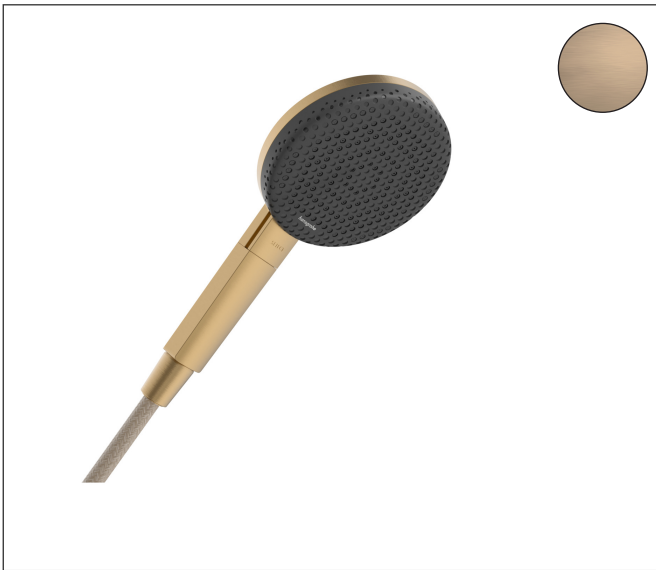

Brand hansgrohe  
 Art. Name **Raindance Alive Select S** Handshower 125 3-Jet 2.5 GPM  
 Art. Nr. 24511141  
 Surface Brushed Bronze  
 Pos. 1

## Product Picture

## Features

- Spray type: RainAir, PowderRain, Massage spray
- Convenient spray selection via Select button
- Maximum flow rate : 2.5 GPM
- Design cover conceals the nozzles
- Design cover can be removed easily and without tools for cleaning
- Design cover surface: graphite