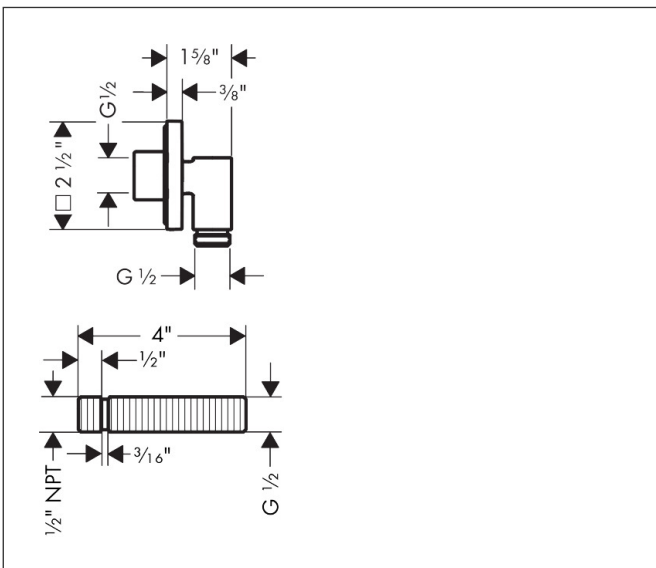

Drawing

Codes / Standards

- cUPC/IAPMO/3016/ cUPC Mark