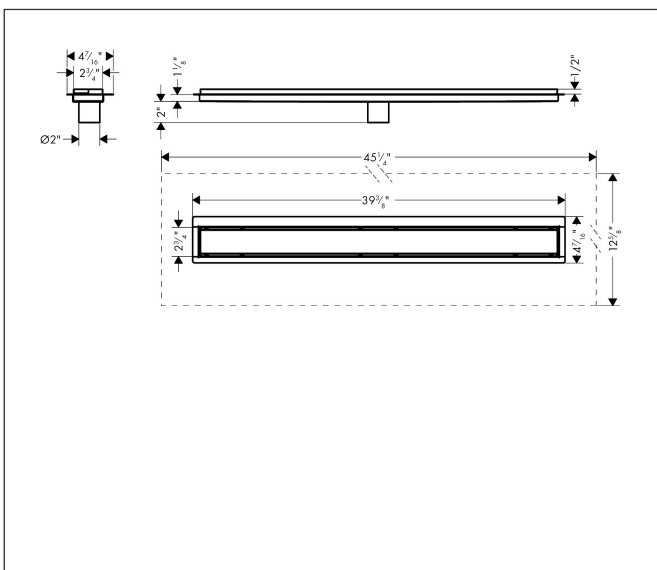

Brand hansgrohe
 Art. Name **RainDrain Go** Complete Set Shower Drain Basic 39 3/8"
 Art. Nr. 56275801
 Surface Brushed Stainless Steel
 Pos. 1

Product Picture

Features

- Consists of: drain set, installation set, pre-assembled sealing membrane, grate removal tool, hair catcher
- Grate material: Stainless Steel 304 (1.4301)
- Material installation set: Stainless Steel 304 (1.4301)
- Direction of outlet: vertical
- Easy to clean surface
- Drainage capacity standard installation: 10.3 GPM
- Where to use: new construction, renovation
- Tile thickness: up to 1/2"
- Grate removal tool allows easy removal of the drain set
- Mounting type: free in the floor
- Tileable on the back side
- Tile inlay depth: 1/2"
- Suitable for primary and secondary drainage

Drawing

Technology

Codes / Standards

- cUPC/IAPMO/12011/ cUPC mark