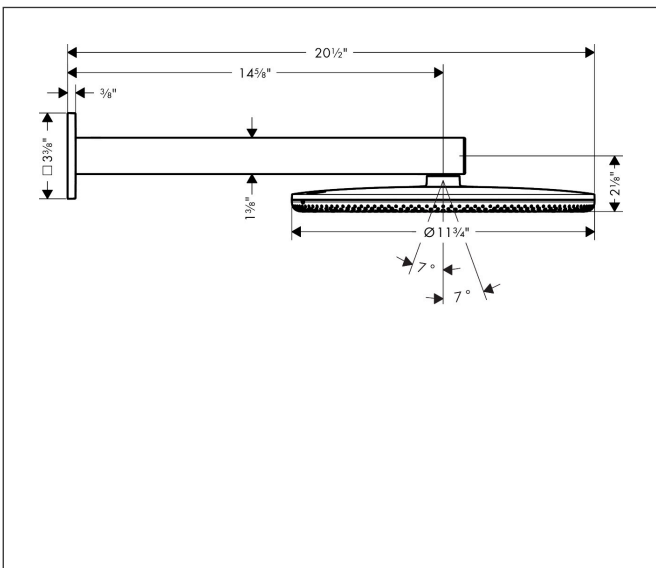

Brand hansgrohe
 Art. Name **Raindance Alive S** Showerhead 300 2-Jet 1.75 GPM with shower arm
 Art. Nr. 24542821
 Surface Brushed Nickel
 Pos. 1

Product Picture

Features

- Consists of: showerhead, showerarm
- Showerhead size: 11 7/8"
- Spray type: PowderRain, Rain
- Maximum flow rate : 1.75 GPM
- DropGuard reduces the dripping after stopping the shower to just a few seconds
- Design cover can be removed easily and without tools for cleaning
- Design cover surface: graphite
- Design cover conceals the nozzles
- Flat, minimalist design
- Mounting type: concealed
- Connection type: rough
- Not included: rough

Drawing

Technology

Spray Types