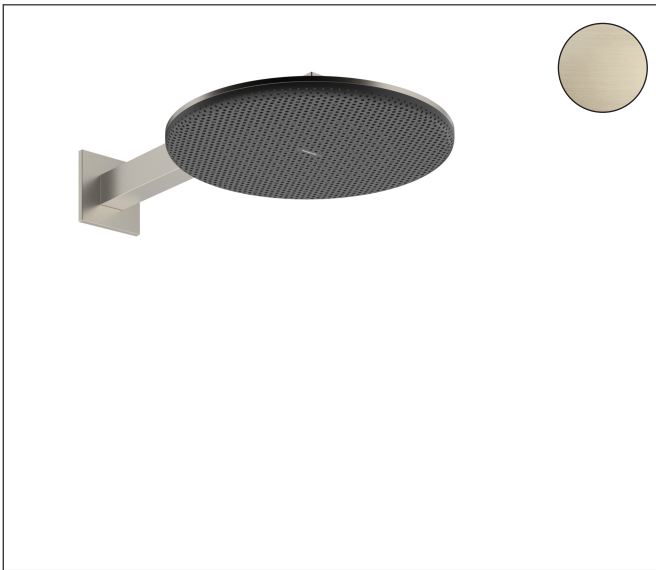

Brand hansgrohe
 Art. Name **Raindance Alive S** Showerhead 300 2-Jet 1.75 GPM with shower arm
 Art. Nr. 24542821
 Surface Brushed Nickel
 Pos. 1

Product Picture

Features

- Consists of: showerhead, showerarm
- Showerhead size: 11 7/8"
- Spray type: PowderRain, Rain
- Maximum flow rate : 1.75 GPM
- DropGuard reduces the dripping after stopping the shower to just a few seconds
- Design cover can be removed easily and without tools for cleaning
- Design cover surface: graphite
- Design cover conceals the nozzles
- Flat, minimalist design
- Mounting type: concealed
- Connection type: rough
- Not included: rough

Drawing

Technology

Spray Types