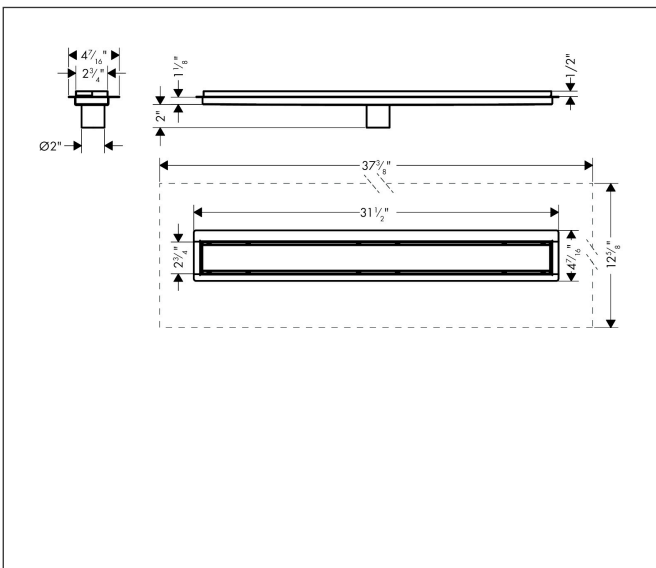

Brand hansgrohe
 Art. Name **RainDrain Go** Complete Set Shower Drain Basic 31 1/2"
 Art. Nr. 56273801
 Surface Brushed Stainless Steel
 Pos. 1

Product Picture

Features

- Consists of: drain set, installation set, pre-assembled sealing membrane, grate removal tool, hair catcher
- Grate material: Stainless Steel 304 (1.4301)
- Material installation set: Stainless Steel 304 (1.4301)
- Direction of outlet: vertical
- Easy to clean surface
- Drainage capacity standard installation: 10.3 GPM
- Where to use: new construction, renovation
- Tile thickness: up to 1/2"
- Grate removal tool allows easy removal of the drain set
- Mounting type: free in the floor
- Suitable for primary and secondary drainage

Drawing

Technology

Codes / Standards

- cUPC/IAPMO/12011/ cUPC mark