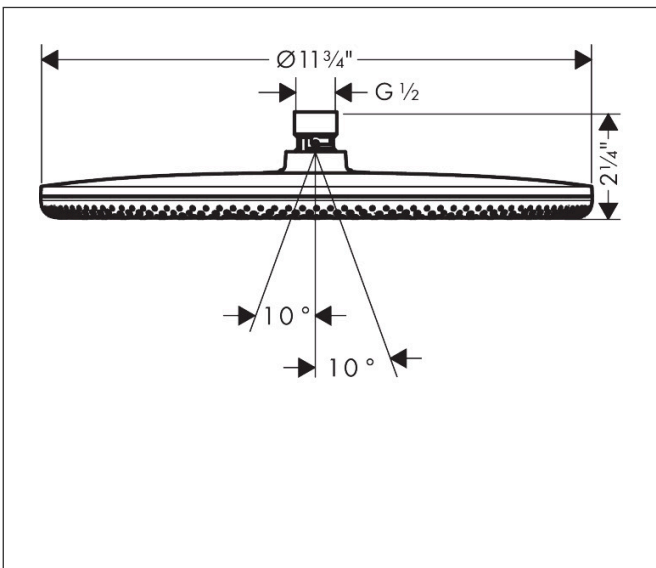

Brand hansgrohe
 Art. Name **Raindance Alive S** Showerhead 300 1-Jet 2.5 GPM
 Art. Nr. 24521671
 Surface Matte Black
 Pos. 1

Product Picture

Drawing

Features

- Showerhead size: 11 7/8"
- Spray type: Rain, or PowderRain
- Spray Type Switch: allows the spray type to be changed even after installation, Rain (preset), change to PowderRain can be selected upon installation or changed easily at any later stage
- Maximum flow rate : 2.5 GPM
- DropGuard reduces the dripping after stopping the shower to just a few seconds
- Design cover can be removed easily and without tools for cleaning
- Design cover surface: graphite
- Design cover conceals the nozzles
- Flat, minimalist design