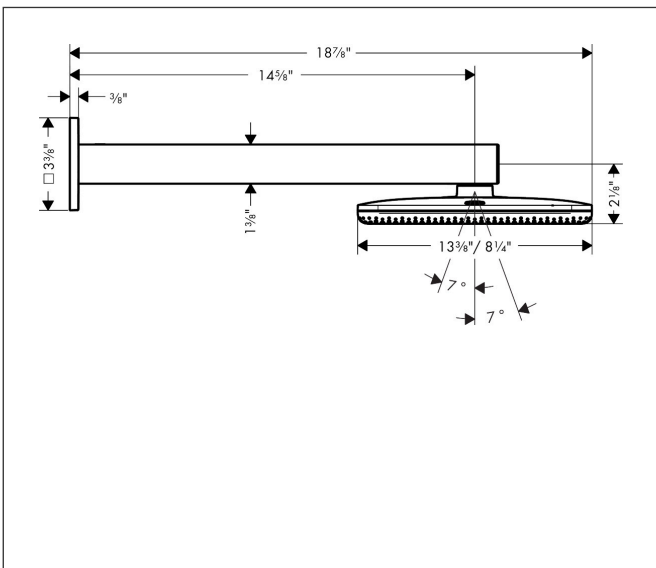

Brand hansgrohe
 Art. Name **Raindance Alive Q** Showerhead 210/340 2-Jet with Showerarm, 2.5 GPM
 Art. Nr. 24551671
 Surface Matte Black
 Pos. 1

Product Picture

Features

- Consists of: showerhead, showerarm
- Showerhead size: 8 1/2" x 13 1/2"
- Spray type: PowderRain, Rain
- Maximum flow rate : 2.5 GPM
- DropGuard reduces the dripping after stopping the shower to just a few seconds
- Design cover can be removed easily and without tools for cleaning
- Design cover surface: graphite
- Design cover conceals the nozzles
- Flat, minimalist design
- Mounting type: concealed
- Connection type: rough
- Not included: rough

Drawing

Technology

Spray Types